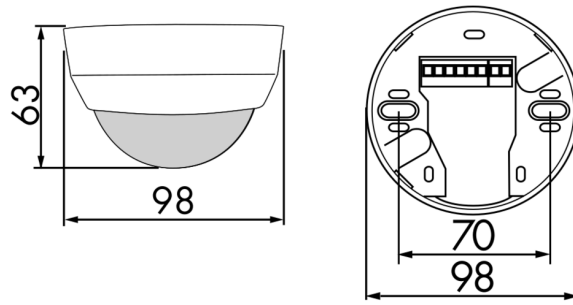

Areas of application

- open-plan offices
- conference rooms
- classrooms/seminar rooms
- corridors/hallways

Technical data

Voltage:	110 - 240 V AC 50 / 60 Hz
Dimensions:	Ø 200 x 90 mm (92199)
Power consumption:	approx. 0.4 W horizontal 360°
Detection area:	(Ceiling mounting) max. Ø 24 m across max. Ø 8 m towards max. Ø 6.4 m seated
Range:	
Monitored area (tangential movement):	450 m ² / 2.5 m mounting height
Mounting height min./max./recommended:	2 m / 10 m / 2.5 m
Degree / class of protection:	IP20 / Class II
Impact strength:	IK09 (92199)
Ambient temperature:	-25 °C to +50 °C
Housing:	polycarbonate, UV-resistant + coated steel basket (92199)
Material color:	white mat, similar to RAL9010

Channel 1 (lighting control, potential-free (dry))

Switching power:	2300 W, $\cos \varphi = 1$ 1150 VA, $\cos \varphi = 0.5$ 800 W LED max. inrush current I_p (20 ms) = 165 A max. inrush current I_p (200 μ s) = 800 A
Type of contact (k):	1x μ -contact, dry NO contact with tungsten pre- make contact
Follow-up time:	15 sec - 30 min, Pulse
Switch-on threshold:	10 - 2000 Lux
Light measuring:	Mixed light measuring

Product information

Set : PD4-M-1C-SM + Wire basket BSK (Ø 200 x 90 mm) white + Surface mounting socket IP65 for PD4-SM IP20 white

Occupancy detector with extended detection area

One potential-free (dry) contact

Set items

To receive the bundle according to the technical specification, please order the items listed.

PD4-M-1C-SM

Art.No: 92580

Voltage: 110 – 240 V AC 50 / 60 Hz

Dimensions: Ø 98 x 63 mm

Power consumption: approx. 0.4 W