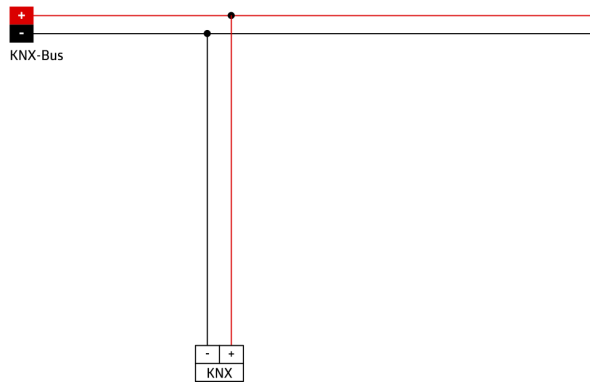

## PD4-KNXs-GH-DX-SM Set 93518-92199

KNX PIR motion detector (Deluxe) with 360° coverage and a detection area of up to 30 x 19 m (440 m<sup>2</sup>) at a mounting height of 16 m, for high-bay warehouses

### Order data

Designation	Colour	Art.No
PD4-KNXs-GH-DX-SM	white	93518
Wire basket BSK (Ø 200 x 90 mm)	white	92199

## Technical data

Voltage:	via KNX BUS
Dimensions:	<b>Ø 200 x 90 mm (92199)</b>
Typ. power input:	12 mA
Detection area:	horizontal 360° oval (Ceiling mounting)
Range:	30 m x 19 m
Monitored area (tangential movement):	440 m <sup>2</sup> / 14 m mounting height
Mounting height min./max./recommended:	5 m / 16 m / 14 m
Degree / class of protection:	IP54 / Class III
Impact strength:	<b>IK09 (92199)</b>
Temperature measurement range:	-5 °C to +45 °C
Ambient temperature:	-25 °C to +55 °C
Housing:	<b>polycarbonate, UV-resistant + coated steel basket (92199)</b>
Material color:	white mat, similar to RAL9010
Number of light sensors:	1
Number of PIR sensors:	3
KNX TP 256:	Yes
KNX Secure:	Yes
Orientation light:	5 - 100 % / OFF / 1 min - 255 min
Night light:	5 - 100 %
Brightness set value:	5 - 2000 Lux

## Product information

Set : PD4-KNXs-GH-DX-SM + Wire basket BSK (Ø 200 x 90 mm) white