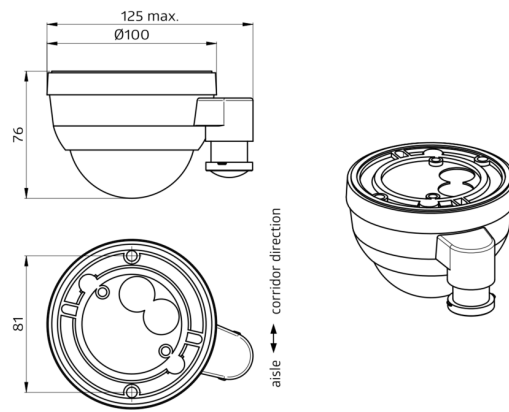

### Order data

Designation	Colour	Art.No
PD4-KNXs-GH-DX-SM	white	93518
Wire basket BSK (Ø 200 x 90 mm)	white	92199

## Technical data

Voltage:	via KNX BUS
Dimensions:	<b>Ø 200 x 90 mm (92199)</b>
Typ. power input:	12 mA
Detection area:	horizontal 360° oval (Ceiling mounting)
Range:	30 m x 19 m
Monitored area (tangential movement):	440 m <sup>2</sup> / 14 m mounting height
Mounting height min./max./recommended:	5 m / 16 m / 14 m
Degree / class of protection:	IP54 / Class III
Impact strength:	<b>IK09 (92199)</b>
Temperature measurement range:	-5 °C to +45 °C
Ambient temperature:	-25 °C to +55 °C
Housing:	<b>polycarbonate, UV-resistant + coated steel basket (92199)</b>
Material color:	white mat, similar to RAL9010
Number of light sensors:	1
Number of PIR sensors:	3
KNX TP 256:	Yes
KNX Secure:	Yes
Orientation light:	5 - 100 % / OFF / 1 min - 255 min
Night light:	5 - 100 %
Brightness set value:	5 - 2000 Lux

## Product information

Set : PD4-KNXs-GH-DX-SM + Wire basket BSK (Ø 200 x 90 mm) white

## Set items

To receive the bundle according to the technical specification, please order the items listed.

**PD4-KNXs-GH-DX-SM**  
Art.No: 93518

Voltage: via KNX BUS  
Dimensions: Ø 101 x 76 mm  
Typ. power input: 12 mA