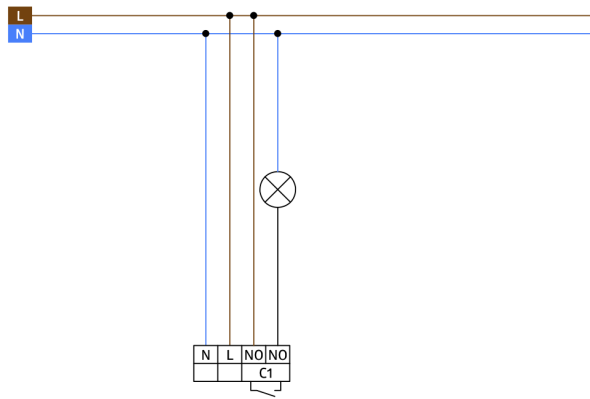

## Technical data

|   |   |
|---|---|
| Voltage:                                  | 110 - 240 V AC<br>50 / 60 Hz  |
| Dimensions:                               | Ø 83 x 86 mm  |
| Power consumption:                        | approx. 1 W   |
| Mounting height<br>min./max./recommended: | 2 m / 5 m / 2.5<br>m  |
| Degree / class of<br>protection:          | IP20 / Class II   |
| Impact strength:                          | IK05  |
| Ambient temperature:                      | -5 °C to +45 °C   |
| Housing:                                  | polycarbonate,<br>UV-resistant<br>white mat,<br>similar to<br>RAL9010 |
| Material color:                           | 0.5 - 2.5 mm <sup>2</sup><br>for solid<br>conductors                  |
| Connections and wires:                    | 0.5 - 2.5 mm <sup>2</sup><br>fine-wired                               |
| Switching power:                          | 1000 W / 6 A,<br>cos φ = 1<br>800 W LED                               |
| Type of contact (k):                      | μ-contact, dry<br>NO contact  |

Air quality measuring method VOC or CO<sub>2</sub> equivalent

Two limit values (yellow/red) for air quality

In addition, an acoustic signal can be assigned to a limit value.

One additional potential-free (dry) contact for HVAC

The supplied 5-button remote control allows selection between three different limit value profiles.

Parameterisable via accessory BLE-IR adapter 93067