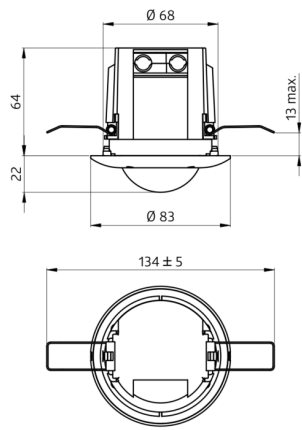

## Technical data

|   |   |
|---|---|
| Voltage:                                  | 110 - 240 V AC<br>50 / 60 Hz  |
| Dimensions:                               | Ø 83 x 86 mm  |
| Power consumption:                        | approx. 1 W   |
| Mounting height<br>min./max./recommended: | 2 m / 5 m / 2.5<br>m  |
| Degree / class of<br>protection:          | IP20 / Class II   |
| Impact strength:                          | IK05  |
| Ambient temperature:                      | -5 °C to +45 °C   |
| Housing:                                  | polycarbonate,<br>UV-resistant<br>white mat,<br>similar to<br>RAL9010 |
| Material color:                           | 0.5 - 2.5 mm <sup>2</sup><br>for solid<br>conductors                  |
| Connections and wires:                    | 0.5 - 2.5 mm <sup>2</sup><br>fine-wired                               |
| Switching power:                          | 1000 W / 6 A,<br>cos φ = 1<br>800 W LED                               |
| Type of contact (k):                      | μ-contact, dry<br>NO contact  |

## Accessories

**Wire basket BSK (Ø 200 x 90 mm)**  
Art.No: 92199

Dimensions: Ø 200 x 90 mm  
Impact strength: IK09  
Housing: coated steel basket

**BLE-IR-Adapter**  
Art.No: 93067

Dimensions: 40 x 55 x 103 mm  
Material color: black  
Frequency: 2.4 GHz ISM band, GFSK 0.2  
dBm + 5.3 dBi = 5.5 dBm

**RC-Arc extinction kit**  
Art.No: 10880

Voltage: 230 V AC ±10%  
Dimensions: 38 x 12 x 26 mm  
Degree / class of protection: IP20  
/ Class II

**Mini-RC-Arc extinction kit**  
Art.No: 10882

Voltage: 230 V AC ±10%  
Dimensions: 50 x 23 x 8 mm  
Degree / class of protection: IP20  
/ Class II