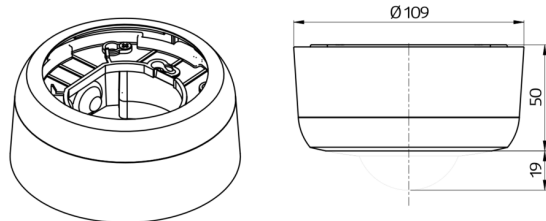

B.E.G.**LUXOMAT®**

Mounting set BL2-SM

Prod.No. 93256 EAN: 4007529932566

- Dimensions: Ø 109 x 50 mm
- Degree / class of protection: IP23
- Material color: white

Order data

Designation	Colour	Art.No
Mounting set BL2-SM	white	93256

Accessories

Designation	Colour	Art.No
Pendulum mounting set PD2/3/4 SM	white	93179

Technical data

Dimensions: Ø 109 x 50
mm
Degree / class of protection: IP23
Material color: white

Product information

Surface-mounting set for retrofitting BL2 FC devices

The SM mounting set is suitable for the following devices:
BL2-FC

Suitable for: 93317, 93327, 93405, ...

Accessories

Pendulum mounting set PD2/3/4 SM

Art.No: 93179

Dimensions: 1 : Ø 113 x 79 mm, 2 : Ø 113 x 34 mm