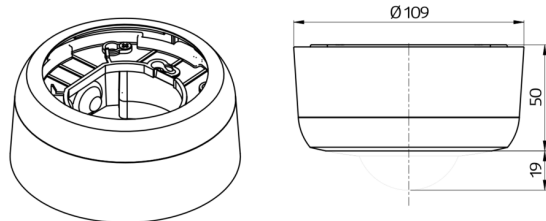

Accessories

Designation	Colour	Art.No
Pendulum mounting set PD2/3/4 SM	white	93179

Technical data

Dimensions: Ø 109 x 50
mm
Degree / class of protection: IP23
Material color: white

Product information

Surface-mounting set for retrofitting BL2 FC devices

The SM mounting set is suitable for the following devices:
BL2-FC

Suitable for: 93317, 93327, 93405, ...

Accessories

Pendulum mounting set PD2/3/4 SM

Art.No: 93179

Dimensions: 1 : Ø 113 x 79 mm, 2 : Ø 113 x 34 mm