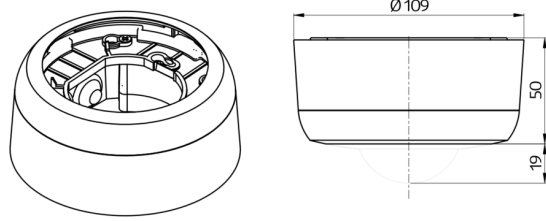

Accessories

Designation	Colour	Art.No
Pendulum mounting set PD2/3/4 SM	white	93179

Technical data

Dimensions: Ø 109 x 50
mm
Degree / class of protection: IP23
Material color: white

Product information

Surface-mounting set for retrofitting BL2 FC devices

The SM mounting set is suitable for the following devices:
BL2-FC

Suitable for: 93317, 93327, 93405, ...

Accessories

Pendulum mounting set PD2/3/4 SM

Art.No: 93179

Dimensions: 1 : Ø 113 x 79 mm, 2 : Ø 113 x 34 mm