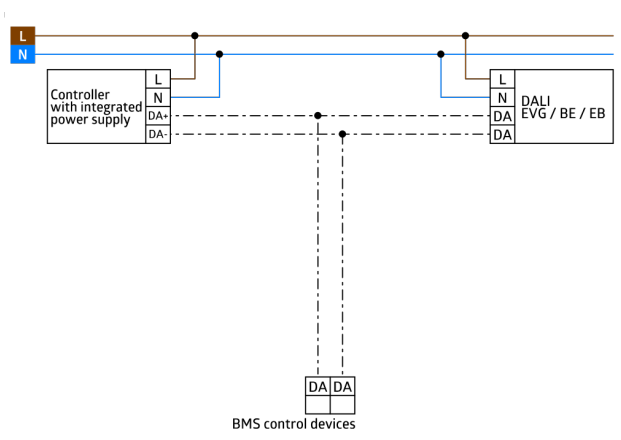

## Technical data

Voltage:	via DALI Bus, max. 22.5 V DC
Dimensions:	80 x 70 x 55 mm
Settings:	via DALI-Bus and application which supports DALI multisensors according to IEC62386, parts 101, 103, 303 and 304
Typ. power input:	7 mA
Settling time:	200 ms
Power consumption:	approx. 0.5 W
Detection area:	horizontal 120° (Wall mounting)
Range:	max. 10 m across max. 4 m towards
Monitored area (tangential movement):	100 m <sup>2</sup> / 2.5 m mounting height
Mounting height min./max./recommended:	2 m / 3 m / 2.5 m
Degree / class of protection:	IP44 / Class II
Measured light output:	0 - 4095 Lux, Mixed light measuring
Ambient temperature:	-25 °C to +50 °C
Housing:	polycarbonate, UV-resistant
Material color:	white mat, similar to RAL9010

## Product information

DALI-2 multisensor (input device) with a detection area of 120°
DALI-2 certified product
Powered via DALI bus
Adjustable ball head
Detection area can be restricted with blinds
DALI multimaster technology according to IEC 62386 part 103
Instance 0 provides information regarding occupancy and movement for the DALI-Bus according to IEC 62386 part 303
Instance 1 provides LUX values for the DALI-Bus according to IEC 62386 part 304
Parameterisation is possible via mandatory Multimaster-Application-Controller of any manufacturer. This controller must support IEC 62386 parts 101/103/303/304.
Individual adaption of the PIR sensor sensitivity
Status LEDs can be activated / deactivated