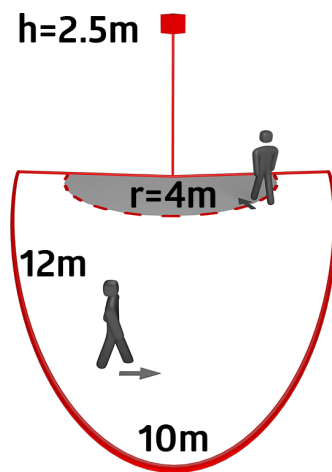

Technical data

Voltage:	110 - 240 V AC 50 / 60 Hz
Dimensions:	90 x 67 x 82 mm
Power consumption:	approx. 0.4 W
Detection area:	horizontal 200° (Wall mounting) max. 12 m across max. 4 m towards
Range:	
Monitored area (tangential movement):	250 m ² / 2.5 m mounting height
Mounting height min./max./recommended:	2 m / 3 m / 2.5 m
Degree / class of protection:	IP44 / Class II
Ambient temperature:	-25 °C to +50 °C
Housing:	polycarbonate, UV-resistant
Material color:	black mat, similar to RAL9005

Channel 1 (lighting control)

Switching power:	1000 W, $\cos \varphi$ = 1 500 VA, $\cos \varphi$ = 0.5 400 W LED
Type of contact (k):	1x μ -contact, NO contact
Follow-up time:	4 sec - 10 min
Switch-on threshold:	10 - 300 Lux

Product information

Motion detector with detection area of 200°

Adjustable ball head

Simple mounting thanks to plug base

Detection area can be restricted with blinds

Accessories

RC-Arc extinction kit
Art.No: 10880

Wire basket BSK (Ø 164 x 143 mm)
Art.No: 92467

Dimensions: Ø 164 x 143 mm
Impact strength: IK09
Housing: coated steel basket

Pole holder
Art.No: 93220

Dimensions: 188 x 98 x 134 mm
Housing: stainless steel
Material color: stainless steel