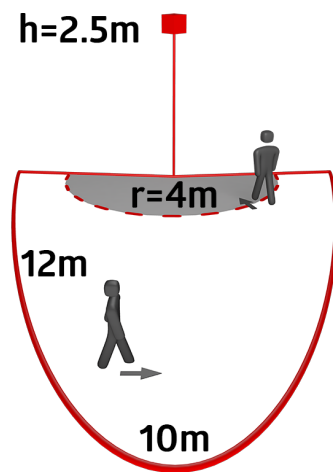

Technical data

| | |
|---|--|
| Voltage: | 110 - 240 V AC 50 / 60 Hz |
| Dimensions: | 90 x 67 x 82 mm |
| Power consumption: | approx. 0.4 W |
| Detection area: | horizontal 200° (Wall mounting) max. 12 m across max. 4 m towards |
| Range: | |
| Monitored area (tangential movement): | 250 m ² / 2.5 m mounting height |
| Mounting height min./max./recommended: | 2 m / 3 m / 2.5 m |
| Degree / class of protection: | IP44 / Class II |
| Ambient temperature: | -25 °C to +50 °C |
| Housing: | polycarbonate, UV-resistant |
| Material color: | white mat, similar to RAL9010 |

Channel 1 (lighting control)

| | |
|----------------------|---|
| Switching power: | 1000 W, $\cos \varphi$ = 1 500 VA, $\cos \varphi$ = 0.5 400 W LED |
| Type of contact (k): | 1x μ -contact, NO contact |
| Follow-up time: | 4 sec - 10 min |
| Switch-on threshold: | 10 - 300 Lux |

Product information

Motion detector with detection area of 200°

Adjustable ball head

Simple mounting thanks to plug base

Detection area can be restricted with blinds

Accessories

RC-Arc extinction kit
Art.No: 10880

Wire basket BSK (Ø 164 x 143 mm)
Art.No: 92467

Dimensions: Ø 164 x 143 mm
Impact strength: IK09
Housing: coated steel basket

Pole holder
Art.No: 93220

Dimensions: 188 x 98 x 134 mm
Housing: stainless steel
Material color: stainless steel