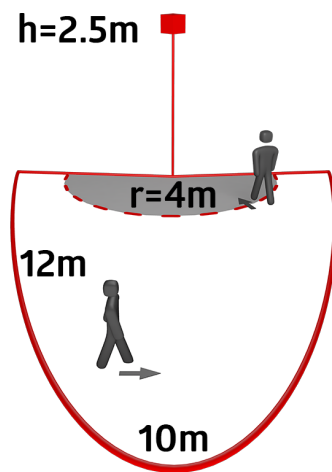

## Technical data

Voltage:	110 - 240 V AC 50 / 60 Hz
Dimensions:	90 x 67 x 82 mm
Power consumption:	approx. 0.4 W
Detection area:	horizontal 200° (Wall mounting)
Range:	max. 12 m across max. 4 m towards
Monitored area (tangential movement):	250 m <sup>2</sup> / 2.5 m mounting height
Mounting height min./max./recommended:	2 m / 3 m / 2.5 m
Degree / class of protection:	IP44 / Class II
Ambient temperature:	-25 °C to +50 °C
Housing:	polycarbonate, UV-resistant
Material color:	white mat, similar to RAL9010

### Channel 1 (lighting control)

Switching power:	1000 W, $\cos \varphi$ = 1 500 VA, $\cos \varphi$ = 0.5 400 W LED
Type of contact (k):	1x $\mu$ -contact, NO contact
Follow-up time:	4 sec - 10 min
Switch-on threshold:	10 - 300 Lux

## Product information

Motion detector with detection area of 200°

Adjustable ball head

Simple mounting thanks to plug base

Detection area can be restricted with blinds