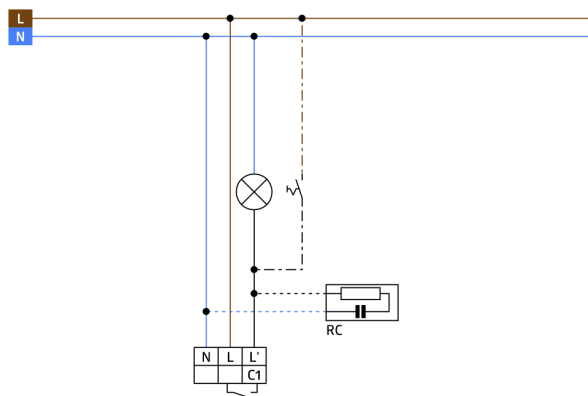

## Technical data

Voltage:	110 - 240 V AC 50 / 60 Hz
Dimensions:	90 x 67 x 82 mm
Power consumption:	approx. 0.4 W
Detection area:	horizontal 200° (Wall mounting)
Range:	max. 12 m across max. 4 m towards
Monitored area (tangential movement):	250 m <sup>2</sup> / 2.5 m mounting height
Mounting height min./max./recommended:	2 m / 3 m / 2.5 m
Degree / class of protection:	IP44 / Class II
Ambient temperature:	-25 °C to +50 °C
Housing:	polycarbonate, UV-resistant
Material color:	white mat, similar to RAL9010

### Channel 1 (lighting control)

Switching power:	1000 W, $\cos \varphi$ = 1 500 VA, $\cos \varphi$ = 0.5 400 W LED
Type of contact (k):	1x $\mu$ -contact, NO contact
Follow-up time:	4 sec - 10 min
Switch-on threshold:	10 - 300 Lux

## Product information

Motion detector with detection area of 200°

Adjustable ball head

Simple mounting thanks to plug base

Detection area can be restricted with blinds