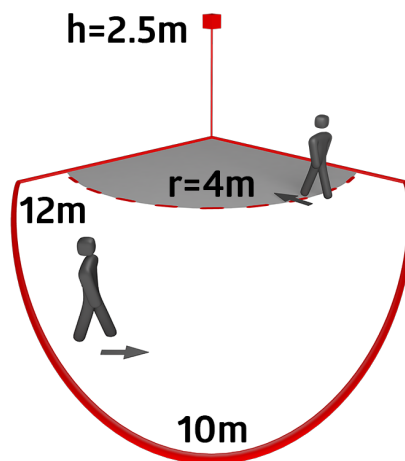

## Technical data

Voltage:	110 - 240 V AC 50 / 60 Hz
Dimensions:	90 x 67 x 82 mm
Power consumption:	approx. 0.4 W
Detection area:	horizontal 140° (Wall mounting) max. 12 m across max. 4 m towards
Range:	
Monitored area (tangential movement):	170 m <sup>2</sup> / 2.5 m mounting height
Mounting height min./max./recommended:	2 m / 3 m / 2.5 m
Degree / class of protection:	IP44 / Class II
Ambient temperature:	-25 °C to +50 °C
Housing:	polycarbonate, UV-resistant
Material color:	black mat, similar to RAL9005

### Channel 1 (lighting control)

Switching power:	1000 W, $\cos \varphi = 1$ 500 VA, $\cos \varphi = 0.5$ 400 W LED
Type of contact (k):	1x $\mu$ -contact, NO contact
Follow-up time:	4 sec - 10 min
Switch-on threshold:	10 - 300 Lux

## Product information

Motion detector with detection area of 140°

Adjustable ball head

Simple mounting thanks to plug base

Detection area can be restricted with blinds