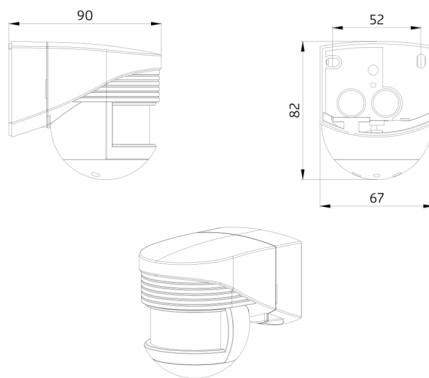

## Technical data

Voltage:	110 - 240 V AC 50 / 60 Hz
Dimensions:	90 x 67 x 82 mm
Power consumption:	approx. 0.4 W
Detection area:	horizontal 140° (Wall mounting) max. 12 m across max. 4 m towards
Range:	
Monitored area (tangential movement):	170 m <sup>2</sup> / 2.5 m mounting height
Mounting height min./max./recommended:	2 m / 3 m / 2.5 m
Degree / class of protection:	IP44 / Class II
Ambient temperature:	-25 °C to +50 °C
Housing:	polycarbonate, UV-resistant
Material color:	white mat, similar to RAL9010

## Product information

Motion detector with detection area of 140°

Adjustable ball head

Simple mounting thanks to plug base

Detection area can be restricted with blinds

**Pole holder**  
Art.No: 93220

Dimensions: 188 x 98 x 134 mm  
Housing: stainless steel  
Material color: stainless steel

**Wall holder**  
Art.No: 93222

Dimensions: 188 x 98 x 134 mm  
Material color: white

**Wall holder**  
Art.No: 93221

Dimensions: 188 x 98 x 134 mm  
Material color: anthracite

**Frame LC**  
Art.No: 91080

Dimensions: 78 x 78 x 13 mm  
Housing: polycarbonate, UV-resistant  
Material color: white