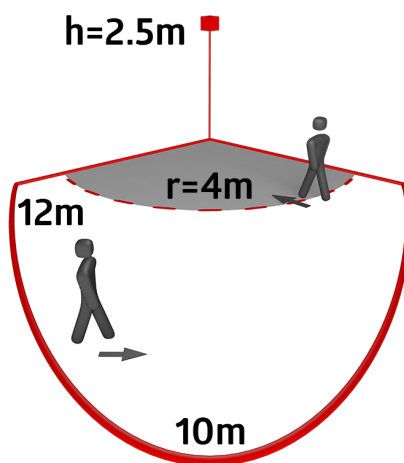

## Technical data

Voltage:	110 - 240 V AC 50 / 60 Hz
Dimensions:	90 x 67 x 82 mm
Power consumption:	approx. 0.4 W
Detection area:	horizontal 140° (Wall mounting) max. 12 m across max. 4 m towards
Range:	
Monitored area (tangential movement):	170 m <sup>2</sup> / 2.5 m mounting height
Mounting height min./max./recommended:	2 m / 3 m / 2.5 m
Degree / class of protection:	IP44 / Class II
Ambient temperature:	-25 °C to +50 °C
Housing:	polycarbonate, UV-resistant
Material color:	white mat, similar to RAL9010

### Channel 1 (lighting control)

Switching power:	1000 W, $\cos \varphi = 1$ 500 VA, $\cos \varphi = 0.5$ 400 W LED
Type of contact (k):	1x $\mu$ -contact, NO contact
Follow-up time:	4 sec - 10 min
Switch-on threshold:	10 - 300 Lux

## Product information

Motion detector with detection area of 140°

Adjustable ball head

Simple mounting thanks to plug base

Detection area can be restricted with blinds