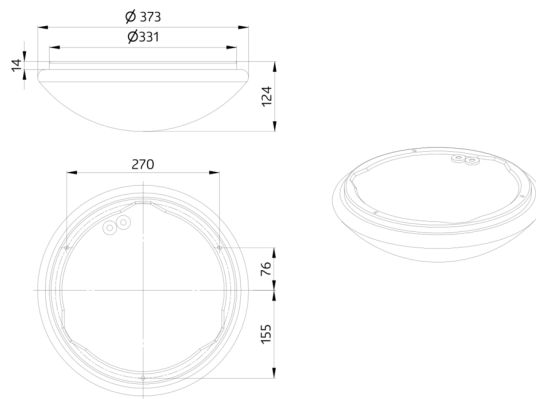

### Order data

Designation	Colour	Art.No
L11	white	94448

## Technical data

Voltage:	230 V AC $\pm$ 10% 50 / 60 Hz
Dimensions:	$\varnothing$ 375 x 125 mm max. 2 x 23 W with bulb socket E 27
Lamp:	
Photobiological safety:	RG 0
Degree / class of protection:	IP40 / Class I
Impact strength:	IK02
Ambient temperature:	-15 °C to +30 °C
Housing:	acrylic glass
Material color:	white

### **Application examples:**

corridors, halls, staircases, storage rooms, cellars, toilets

h (m)	Ø (m)	E (lx)
1.0	3.9	317
2.0	7.9	79
3.0	11.8	35
4.0	15.7	20
5.0	19.6	13