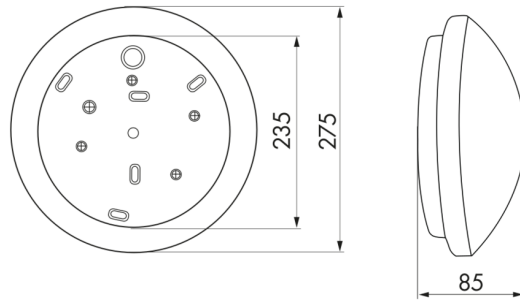

Technical data

Voltage:	230 V AC \pm 10% 50 / 60 Hz
Dimensions:	Ø 275 x 85 mm
Lamp:	max. 23 W with bulb socket E 27
Photobiological safety:	RG 0
Degree / class of protection:	IP40 / Class II
Ambient temperature:	-15 °C to +30 °C
Housing:	silk-mat glass
Material color:	white

Product information

Round wall and ceiling light

Ideally supplements the HF-L1

Supply without lamp

Application examples:

corridors, halls, staircases, storage rooms, cellars, toilets

h (m)	Ø (m)	E (lx)
1.0	3.6	57
2.0	7.2	14
3.0	10.8	6
4.0	14.4	4
5.0	18.1	2

Accessories

Sealing ring IP54 HF-L1

Art.No: 37849

Dimensions: Ø 230 mm

Degree / class of protection: IP54

Material color: -