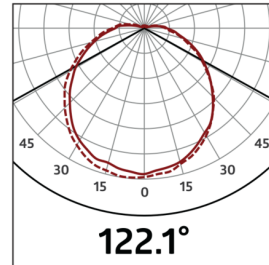

Technical data

Voltage:	230 V AC \pm 10% 50 / 60 Hz
Dimensions:	Ø 275 x 85 mm
Lamp:	max. 23 W with bulb socket E 27
Photobiological safety:	RG 0
Degree / class of protection:	IP40 / Class II
Ambient temperature:	-15 °C to +30 °C
Housing:	silk-mat glass
Material color:	white

Accessories

Sealing ring IP54 HF-L1

Art.No: 37849

Dimensions: Ø 230 mm

Degree / class of protection: IP54

Material color: -