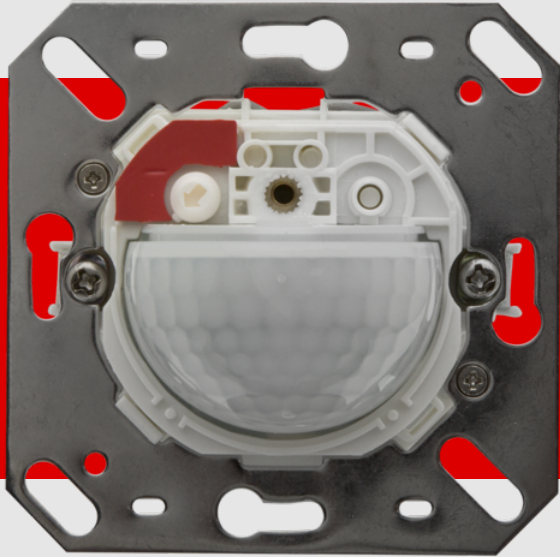

B.E.G.**LUXOMAT®**

Indoor 180-S covering not included Set 92660-92633-92141

- Voltage: 110 - 240 V AC 50 / 60 Hz
- Dimensions: **88 x 88 x 42 mm (92141)**
- Power consumption: approx. 0.2 W

Order data

Designation	Colour	Art.No
Indoor 180-S covering not included	-	92660
Frame IP20 Indoor 180	silver	92633
Surface mounting socket Indoor 180	pure white	92141

Technical data

Voltage:	110 - 240 V AC 50 / 60 Hz
Dimensions:	88 x 88 x 42 mm (92141)
Power consumption:	approx. 0.2 W
Detection area:	horizontal 180° (Wall mounting) max. 10 m across max. 3 m towards
Range:	
Monitored area (tangential movement):	150 m ² / 1.1 m mounting height
Mounting height min./max./recommended:	1 m / 2.2 m / 1.1 m
Degree / class of protection:	IP54 (92141)
Impact strength:	IK05
Ambient temperature:	-25 °C to +50 °C
Housing:	polycarbonate, UV-resistant
Material color:	silver mat, similar to RAL9006 (92633)
Pulse interval:	2 or 9 sec

Product information

Set : Indoor 180-S covering not included + Frame
IP20 Indoor 180 silver mat, similar to RAL9006 +
Surface mounting socket Indoor 180 pure white mat,
similar to RAL9010

Slave device

For extending the detection area of a Master device

Compatible with 230 V devices. Concerning exceptions please
see the respective master device.

Available with covering (centre plate dimensions 60 x 60 mm)
or without covering for use with covering (centre plate
dimensions 50 x 50 mm) in 5 different colours