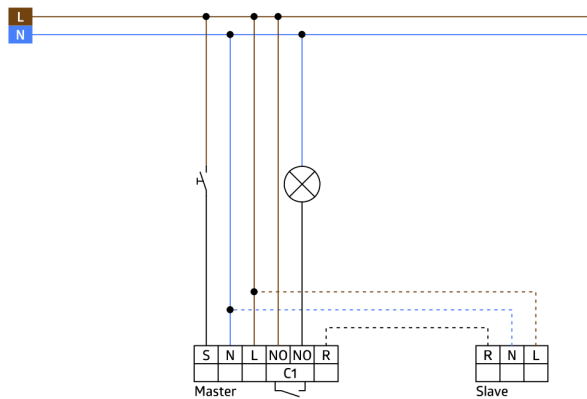

Product information

Slave device

For extending the detection area of a Master device

Compatible with 230 V devices. Concerning exceptions please see the respective master device.

Available with covering (centre plate dimensions 60 x 60 mm) or without covering for use with covering (centre plate dimensions 50 x 50 mm) in 5 different colours

In combination with centre plates usable with current frame systems of various manufacturers

B.E.G. frames and centre plates for combination with other frame systems available

Application examples: monitoring of public lavatories, corridors, archive rooms, conference rooms