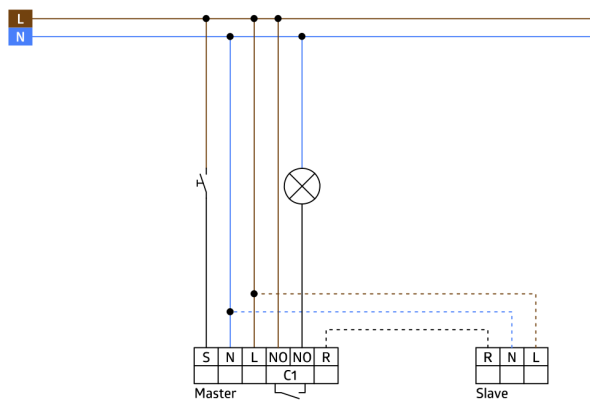

Product information

Slave device

For extending the detection area of a Master device

Compatible with 230 V devices. Concerning exceptions please see the respective master device.

Available with covering (centre plate dimensions 60 x 60 mm) or without covering for use with covering (centre plate dimensions 50 x 50 mm) in 5 different colours

In combination with centre plates usable with current frame systems of various manufacturers

B.E.G. frames and centre plates for combination with other frame systems available

Application examples: monitoring of public lavatories, corridors, archive rooms, conference rooms