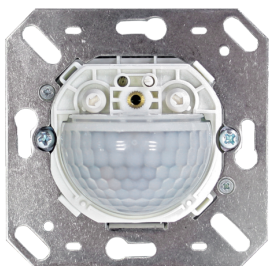

Set items

To receive the bundle according to the technical specification, please order the items listed.

Indoor 180-R-11-48V-RR covering not included
Art.No: 92667

Voltage: 11 - 48 V AC / DC
Dimensions: covering not included 70 x 70 x 61 mm
Power consumption: approx. 1 W