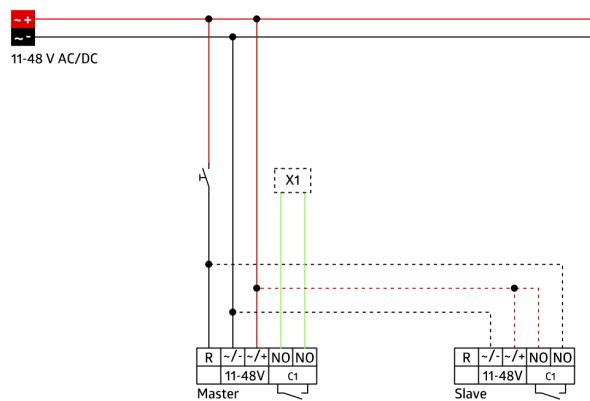

Technical data

Voltage:	11 - 48 V AC / DC
Dimensions:	covering not included 70 x 70 x 61 mm
Power consumption:	approx. 1 W
Detection area:	horizontal 180° (Wall mounting)
Range:	max. 10 m across max. 3 m towards
Monitored area (tangential movement):	150 m ² / 1.1 m mounting height
Mounting height min./max./recommended:	1 m / 2.2 m / 1.1 m
Degree / class of protection:	IP20 / Class II
Impact strength:	IK05
Ambient temperature:	-25 °C to +50 °C
Housing:	polycarbonate, UV-resistant
Material color:	-
Channel 1 (lighting control, potential-free (dry))	
Switching power:	0.1 A; $\cos \varphi = 1$ with Reed relay
Type of contact (k):	μ -contact, dry NO contact, with Reed relay
Follow-up time:	15 sec - 16 min, Pulse
Switch-on threshold:	5 - 2000 Lux

Manual switching via push-button possible

Available with covering (centre plate dimensions 60 x 60 mm) or without covering for use with covering (centre plate dimensions 50 x 50 mm) in 5 different colours

Accessories

Frame IP20 Indoor 180
Art.No: 92630

Dimensions: 86 x 86 mm
Degree / class of protection: IP20
Housing: polycarbonate, UV-resistant

Frame IP20 Indoor 180
Art.No: 92631

Dimensions: 86 x 86 mm
Degree / class of protection: IP20
Housing: polycarbonate, UV-resistant