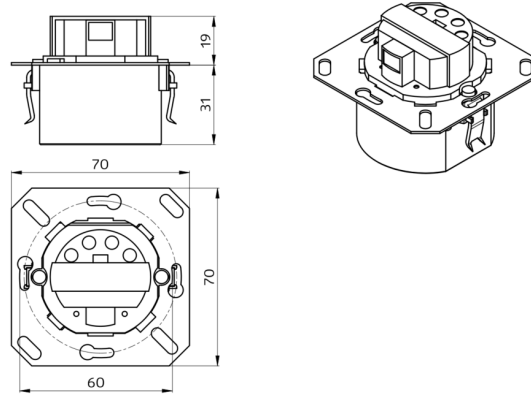

## Technical data

Voltage:	110 – 240 V AC 50 / 60 Hz
Dimensions:	covering not included 70 x 70 x 52 mm
Power consumption:	approx. 0.4 W / approx. 0.8 W with nightlight
Detection area:	horizontal 120° (Wall mounting)
Range:	max. 8 m across max. 3 m towards
Monitored area (tangential movement):	67 m <sup>2</sup> / 1.1 m mounting height
Mounting height min./max./recommended:	1 m / 1.2 m / 1.1 m
Degree / class of protection:	IP20 / Class II
Impact strength:	IK07
Ambient temperature:	-25 °C to +50 °C
Housing:	<b>94325:</b> (covering not included) <b>94328:</b> polycarbonate, UV-resistant
Material color:	-
<b>Channel 1 (lighting control)</b>	
Switching power:	2000 W, cos φ = 1 1000 VA, cos φ = 0.5 800 W LED max. inrush current I <sub>p</sub> (20 ms) = 165 A max. inrush current I <sub>p</sub> (20 μs) = 800 A
Type of contact (k):	1x μ-contact, NO contact with tungsten pre- make contact
Follow-up time:	15 sec – 30 min
Orientation light:	0 – 100 % / OFF / 15 s – 30 min
Night light:	0 – 100 %
Switch-on threshold:	10 – 2000 Lux

Extension of the detection range possible by using up to 5 other Indoor 140-L

Can be used as either Master device or Slave device

Relay with tungsten pre-make contact, optimised for LED loads

Available with covering (centre plate dimensions 60 x 60 mm) or without covering for use with covering (centre plate dimensions 50 x 50 mm) in 4 different colours

## Accessories

**Frame IP20 Indoor 140-L**  
Art.No: 94344

Dimensions: 88 x 88 mm, Inside dimension: 63 x 63 mm  
Degree / class of protection: IP20 / Class II  
Material color: oyster white mat, similar to RAL1013