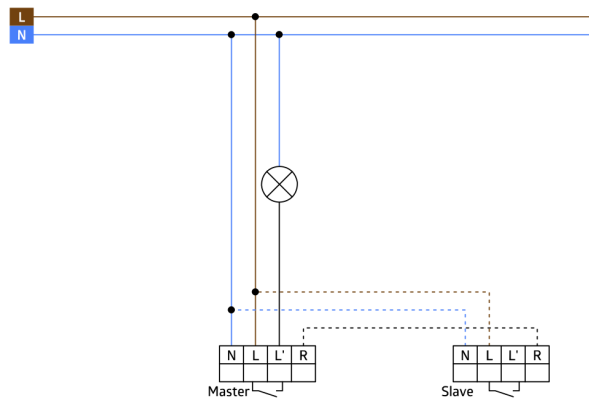

Technical data

Voltage:	110 – 240 V AC 50 / 60 Hz
Dimensions:	covering included 88 x 88 x 52 mm
Power consumption:	approx. 0.4 W / approx. 0.8 W with nightlight
Detection area:	horizontal 120° (Wall mounting)
Range:	max. 8 m across max. 3 m towards
Monitored area (tangential movement):	67 m ² / 1.1 m mounting height
Mounting height min./max./recommended:	1 m / 1.2 m / 1.1 m
Degree / class of protection:	IP20 / Class II
Impact strength:	IK07
Ambient temperature:	-25 °C to +50 °C
Housing:	94325: (covering not included) 94328: polycarbonate, UV-resistant
Material color:	pure white glossy, similar to RAL9010

Channel 1 (lighting control)

Switching power:	2000 W, cos φ = 1 1000 VA, cos φ = 0.5 800 W LED max. inrush current I _p (20 ms) = 165 A max. inrush current I _p (20 μs) = 800 A
Type of contact (k):	1x μ-contact, NO contact with tungsten pre- make contact
Follow-up time:	15 sec – 30 min
Orientation light:	0 – 100 % / OFF / 15 s – 30 min
Night light:	0 – 100 %
Switch-on threshold:	10 – 2000 Lux

Product information

Wall-mounted occupancy detector with integrated pushbutton
One channel for switching light (selectively main light or orientation light)
Integrated downlight with the function of an orientation or a night light
Extension of the detection range possible by using up to 5 other Indoor 140-L
Can be used as either Master device or Slave device
Relay with tungsten pre-make contact, optimised for LED loads
Available with covering (centre plate dimensions 60 x 60 mm) or without covering for use with covering (centre plate dimensions 50 x 50 mm) in 4 different colours
Please order coverings for EU version separately; available in various colours
In combination with centre plates usable with current frame systems of various manufacturers
B.E.G. frames and centre plates for combination with other frame systems available
Application examples: corridors/hallways, entrance halls, staircases, toilets, equipment rooms