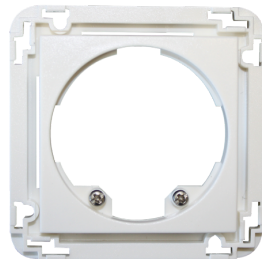

B.E.G.**LUXOMAT®**

Indoor 140-L covering included

Prod.No. 94328 EAN: 4007529943289

230V PIR wall-mounted motion detector with a 120° detection angle and a range of up to 8 m (67 m²), featuring a built-in push button, orientation light, and night light

Product information

Wall-mounted occupancy detector with integrated pushbutton
One channel for switching light (selectively main light or orientation light)
Integrated downlight with the function of an orientation or a night light
Extension of the detection range possible by using up to 5 other Indoor 140-L
Can be used as either Master device or Slave device
Relay with tungsten pre-make contact, optimised for LED loads
Available with covering (centre plate dimensions 60 x 60 mm) or without covering for use with covering (centre plate dimensions 50 x 50 mm) in 4 different colours
Please order coverings for EU version separately; available in various colours
In combination with centre plates usable with current frame systems of various manufacturers
B.E.G. frames and centre plates for combination with other frame systems available
Application examples: corridors/hallways, entrance halls, staircases, toilets, equipment rooms

Dimensions: 88 x 88 mm, Inside dimension: 63 x 63 mm
Degree / class of protection: IP20 / Class II
Material color: pure white mat, similar to RAL9010

Frame IP20 Indoor 140-L
Art.No: 94342

Dimensions: 88 x 88 mm, Inside dimension: 63 x 63 mm
Degree / class of protection: IP20 / Class II
Material color: pure white glossy, similar to RAL9010

Frame IP20 Indoor 140-L
Art.No: 94341

Dimensions: 88 x 88 mm, Inside dimension: 63 x 63 mm
Degree / class of protection: IP20 / Class II
Material color: anthracite mat, similar to RAL7021

Central plate Indoor 140 45x45
Art.No: 38946