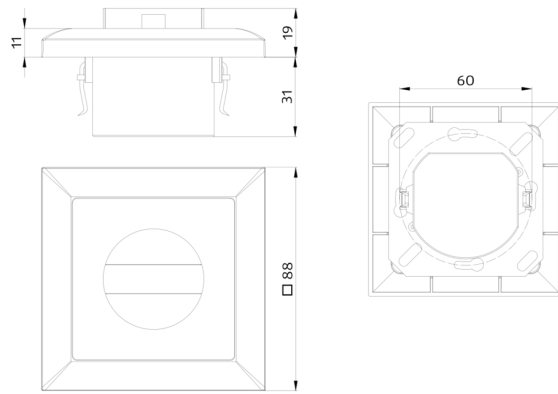

Technical data

Voltage:	110 – 240 V AC 50 / 60 Hz
Dimensions:	covering included 88 x 88 x 52 mm
Power consumption:	approx. 0.4 W / approx. 0.8 W with nightlight
Detection area:	horizontal 120° (Wall mounting)
Range:	max. 8 m across max. 3 m towards
Monitored area (tangential movement):	67 m ² / 1.1 m mounting height
Mounting height min./max./recommended:	1 m / 1.2 m / 1.1 m
Degree / class of protection:	IP20 / Class II
Impact strength:	IK07
Ambient temperature:	-25 °C to +50 °C
Housing:	94325: (covering not included) 94328: polycarbonate, UV-resistant
Material color:	pure white glossy, similar to RAL9010

Accessories

Frame IP20 Indoor 140-L
Art.No: 94344

Dimensions: 88 x 88 mm, Inside dimension: 63 x 63 mm
Degree / class of protection: IP20 / Class II
Material color: oyster white mat, similar to RAL1013

Frame IP20 Indoor 140-L
Art.No: 94343

Dimensions: 88 x 88 mm, Inside dimension: 63 x 63 mm
Degree / class of protection: IP20 / Class II
Material color: pure white mat, similar to RAL9010

Frame IP20 Indoor 140-L
Art.No: 94342

Dimensions: 88 x 88 mm, Inside dimension: 63 x 63 mm
Degree / class of protection: IP20 / Class II
Material color: pure white glossy, similar to RAL9010

Dimensions: 63 x 63 mm
Housing: polycarbonate, UV-resistant
Material color: pure white glossy, similar to RAL9010