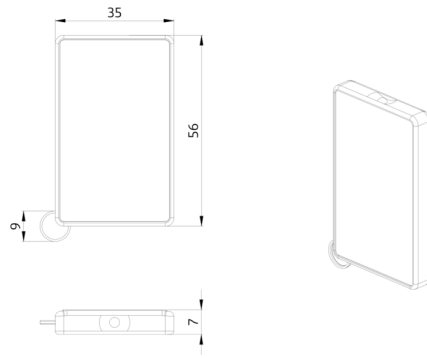

Accessories

Designation	Colour	Art.No
Wall holder IR-RC	white	92100

Technical data

Battery: 3.0 V Lithium CR2032
(inclusive)
Dimensions: 57 x 35 x 7 mm
Material color: -
Transmit range: **clouded/dark:** max. 5 to
6 m
sunshine: max. 2 to 3 m

Product information

Mini remote control for end user

Mobile switch for switching the light on and off

Ring for attachment with your keys included

Easy programming of Master device versions of following
occupancy detectors:

Accessories

Wall holder IR-RC

Art.No: 92100

Dimensions: 63 x 30 x 19 mm

Housing: polycarbonate, UV-resistant

Material color: white