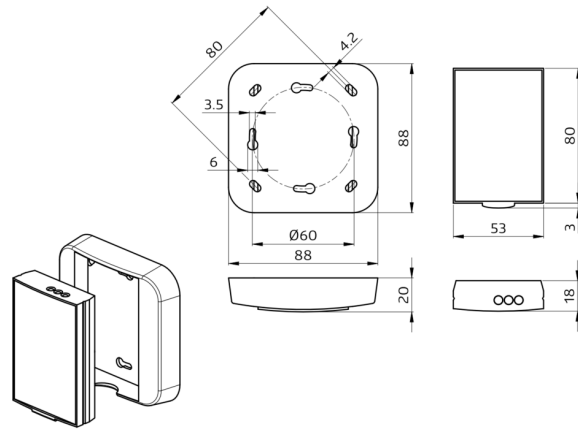

Designation	Colour	Art.No
IR-PD-DALI-LD	-	92652

Accessories

Designation	Colour	Art.No
Wall holder IR-RC	white	92100

Technical data

Battery: 3 x 1.5 V Micro AAA (not included)
Dimensions: 83 x 53 x 17 mm
Material color: -
Transmit range: **clouded/dark:** max. 12 m

Product information

Infrared remote control for conveniently setting or changing parameters

Especially for long distances

Comes complete with a wall bracket

Easy programming of following occupancy detector range:

Accessories

Wall holder IR-RC

Art.No: 92100

Dimensions: 63 x 30 x 19 mm

Housing: polycarbonate, UV-resistant

Material color: white