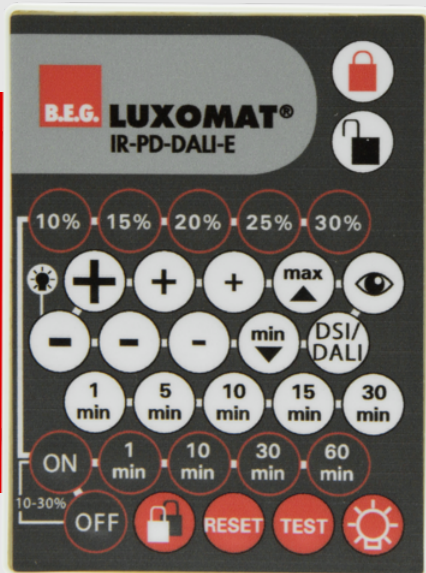

**B.E.G.****LUXOMAT®**

## IR-PD-DALI-E

Prod.No. 92122 EAN: 4007529921225

- Battery: 3.0 V Lithium CR2032 (inclusive)
- Dimensions: 80 x 60 x 8 mm
- Material color: -

## Technical data

Battery:	3.0 V Lithium CR2032 (inclusive)
Dimensions:	80 x 60 x 8 mm
Material color:	-
Transmit range:	<b>clouded/dark:</b> max. 5 to 6 m <b>sunshine:</b> max. 2 to 3 m