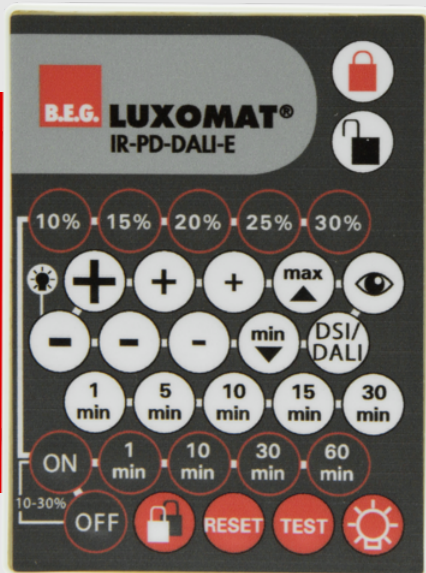

B.E.G.**LUXOMAT®**

IR-PD-DALI-E

Prod.No. 92122 EAN: 4007529921225

Infrared remote control for conveniently setting or changing parameters

Comes complete with a wall bracket

The functions of the remote control are described with the respective device

Order data

Designation	Colour	Art.No
IR-PD-DALI-E	-	92122

Accessories

Designation	Colour	Art.No
Wall holder IR-RC	white	92100

Technical data

Battery:	3.0 V Lithium CR2032 (inclusive)
Dimensions:	80 x 60 x 8 mm
Material color:	-
Transmit range:	clouded/dark: max. 5 to 6 m sunshine: max. 2 to 3 m

Dimensions: 63 x 30 x 19 mm

Housing: polycarbonate, UV-resistant

Material color: white