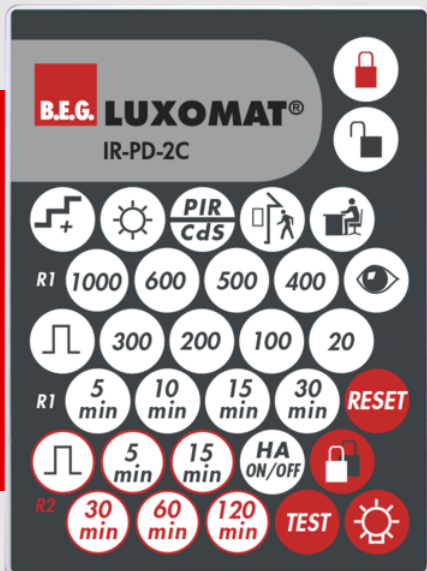

B.E.G.**LUXOMAT®**

IR-PD-2C

Prod.No. 92475 EAN: 4007529924752

Infrared remote control for conveniently setting or changing parameters

Comes complete with a wall bracket

The functions of the remote control are described with the respective device

Order data

Designation	Colour	Art.No
IR-PD-2C	-	92475

Accessories

Designation	Colour	Art.No
Wall holder IR-RC	white	92100

Technical data

Battery:	3.0 V Lithium CR2032 (inclusive)
Dimensions:	80 x 60 x 8 mm
Material color:	-
Transmit range:	clouded/dark: max. 5 to 6 m sunshine: max. 2 to 3 m

Product information

Infrared remote control for conveniently setting or changing parameters

Comes complete with a wall bracket

Using the IR-PD-2C infrared remote control, all settings can be made comfortably from the ground without having the annoyance of setting up ladders. It is suitable for the Master versions of following detectors: PD1N-, PD2- and PD4-M-2C

Wall holder IR-RC

Art.No: 92100

Dimensions: 63 x 30 x 19 mm

Housing: polycarbonate, UV-resistant

Material color: white