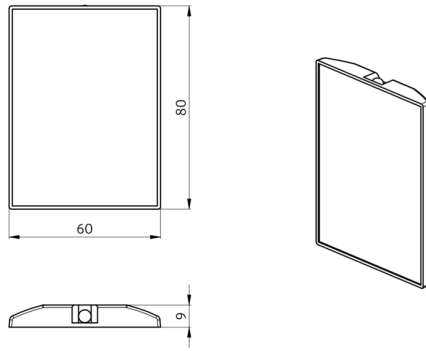

Order data

Designation	Colour	Art.No
IR-LC-plus	-	92095

Accessories

Designation	Colour	Art.No
Wall holder IR-RC	white	92100

Technical data

Battery: 3.0 V Lithium CR2032
(inclusive)
Dimensions: 80 x 60 x 8 mm
Material color: -
Transmit range: **clouded/dark:** max. 5 to
6 m
sunshine: max. 2 to 3 m

The functions of the remote control are described with the respective device

Suitable for: 91008, 91018, 91028, 91048, ...

Accessories

Wall holder IR-RC

Art.No: 92100

Dimensions: 63 x 30 x 19 mm

Housing: polycarbonate, UV-resistant