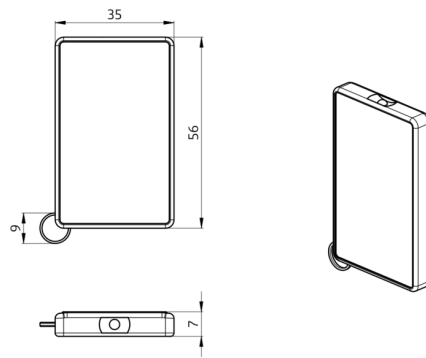

Accessories

Designation	Colour	Art.No
Wall holder IR-RC	white	92100

Technical data

Battery: 3.0 V Lithium CR2032
(inclusive)
Dimensions: 57 x 35 x 7 mm
Material color: -
Transmit range: **clouded/dark:** max. 5 to
6 m
sunshine: max. 2 to 3 m

Product information

Mini remote control for end user

Mobile switch for switching the light on and off

Ring for attachment with your keys included

Easy programming of the motion detector LC-plus 280 and the floodlights AL5-LC

The functions of the remote control are described with the respective device

Suitable for: 91008, 91018, 91028, 91048, ...

Accessories

Wall holder IR-RC

Art.No: 92100

Dimensions: 63 x 30 x 19 mm

Housing: polycarbonate, UV-resistant