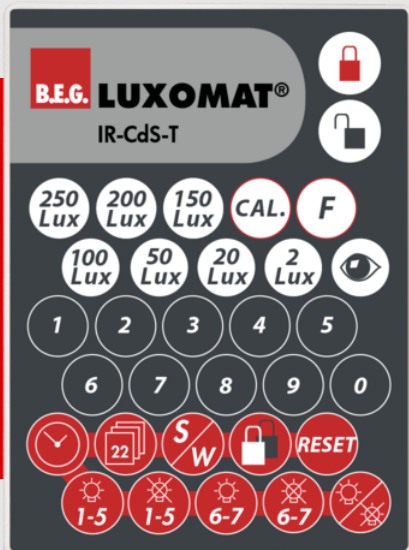

B.E.G.**LUXOMAT®**

IR-CdS-T

Prod.No. 92368 EAN: 4007529923687

Infrared remote control for conveniently setting or changing parameters

Comes complete with a wall bracket

The functions of the remote control are described with the respective device

Order data

Designation	Colour	Art.No
IR-CdS-T	-	92368

Accessories

Designation	Colour	Art.No
Wall holder IR-RC	white	92100

Technical data

Battery: 3.0 V Lithium CR2032
(inclusive)
Dimensions: 80 x 60 x 8 mm
Material color: -
Transmit range: **clouded/dark:** max. 5 to
6 m
sunshine: max. 2 to 3 m

The functions of the remote control are described with the respective device

Suitable for: 92367, ...

Accessories

Wall holder IR-RC

Art.No: 92100

Dimensions: 63 x 30 x 19 mm

Housing: polycarbonate, UV-resistant

Material color: white