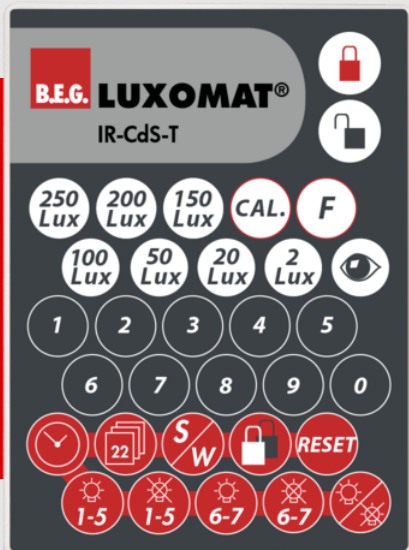

**B.E.G.****LUXOMAT®**

## IR-CdS-T

Prod.No. 92368 EAN: 4007529923687

- Battery: 3.0 V Lithium CR2032 (inclusive)
- Dimensions: 80 x 60 x 8 mm
- Material color: -

### Order data

Designation	Colour	Art.No
IR-CdS-T	-	92368

## Technical data

Battery: 3.0 V Lithium CR2032  
(inclusive)  
Dimensions: 80 x 60 x 8 mm  
Material color: -  
Transmit range: **clouded/dark:** max. 5 to  
6 m  
**sunshine:** max. 2 to 3 m