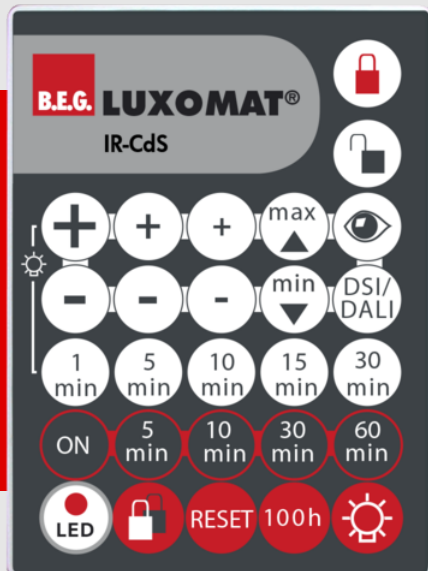

B.E.G.**LUXOMAT®**

IR-CdS

Prod.No. 92577 EAN: 4007529925773

Infrared remote control for conveniently setting or changing parameters

Comes complete with a wall bracket

Easy programming of the CdS-DALI/DSI photo electric switch.

Order data

Designation	Colour	Art.No
IR-CdS	-	92577

Accessories

Designation	Colour	Art.No
Wall holder IR-RC	white	92100

Technical data

Battery: 3.0 V Lithium CR2032
(inclusive)
Dimensions: 80 x 60 x 8 mm
Material color: -
Transmit range: **clouded/dark:** max. 5 to
6 m
sunshine: max. 2 to 3 m

Product information

Infrared remote control for conveniently setting or changing parameters

Comes complete with a wall bracket

Easy programming of the CdS-DALI/DSI photo electric switch.

The functions of the remote control are described with the respective device

Suitable for: 92589, ...

Accessories

Wall holder IR-RC

Art.No: 92100

Dimensions: 63 x 30 x 19 mm

Housing: polycarbonate, UV-resistant

Material color: white