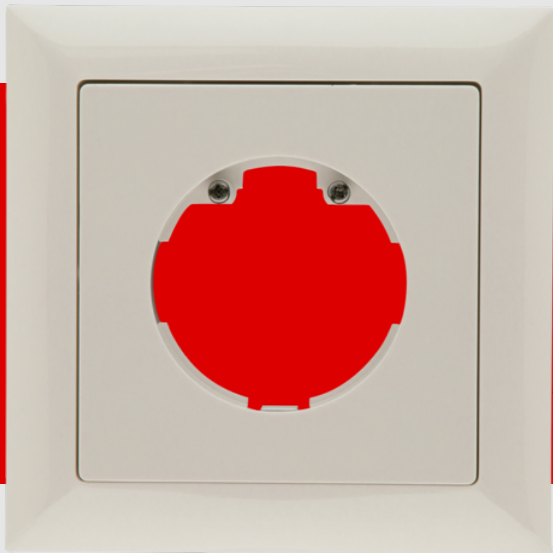

B.E.G.

LUXOMAT®

Frame IP20 Indoor 140-L

Prod.No. 94344 EAN: 4007529943449

Frame IP20 for the automatic wall switch Indoor 140-L

For combination with a sensor insert

Please order the sensor insert for the wall switch separately

Order data

Designation	Colour	Art.No
Frame IP20 Indoor 140-L	oyster white	94344

Technical data

Dimensions:	88 x 88 mm, Inside dimension: 63 x 63 mm
Degree / class of protection:	IP20 / Class II
Material color:	oyster white mat, similar to RAL1013

Product information

Frame IP20 for the automatic wall switch Indoor 140-L

For combination with a sensor insert

Please order the sensor insert for the wall switch separately

Consisting of a designer frame, central plate including fixing screws and two crescent-shaped touch surfaces