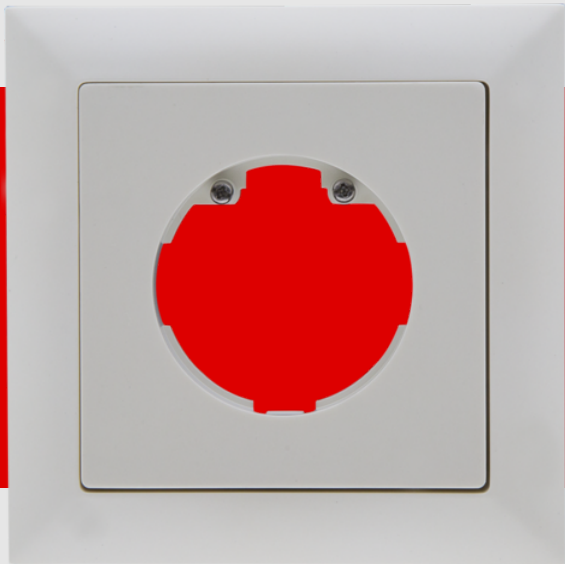

## Frame IP20 Indoor 140-L

Prod.No. 94343 EAN: 4007529943432

Frame IP20 for the automatic wall switch Indoor 140-L

For combination with a sensor insert

Please order the sensor insert for the wall switch separately

### Order data

Designation	Colour	Art.No
Frame IP20 Indoor 140-L	pure white	94343

## Technical data

Dimensions:	88 x 88 mm, Inside dimension: 63 x 63 mm
Degree / class of protection:	IP20 / Class II
Material color:	pure white mat, similar to RAL9010

## Product information

Frame IP20 for the automatic wall switch Indoor 140-L

For combination with a sensor insert

Please order the sensor insert for the wall switch separately

Consisting of a designer frame, central plate including fixing screws and two crescent-shaped touch surfaces