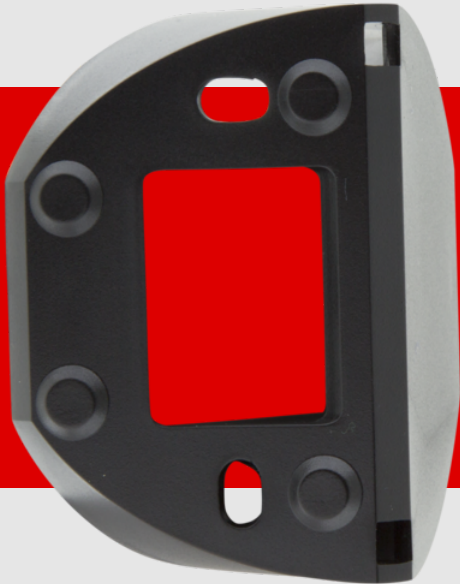

## Corner socket RC-plus

Prod.No. 92024 EAN: 4007529920242

- Dimensions: Ø 71 x 34 mm
- Degree / class of protection: IP54
- Housing: polycarbonate, UV-resistant

### Order data

Designation	Colour	Art.No
Corner socket RC-plus	black	92024

## Technical data

Dimensions: Ø 71 x 34 mm  
Degree / class of protection: IP54  
Housing: polycarbonate, UV-resistant  
Material color: black mat