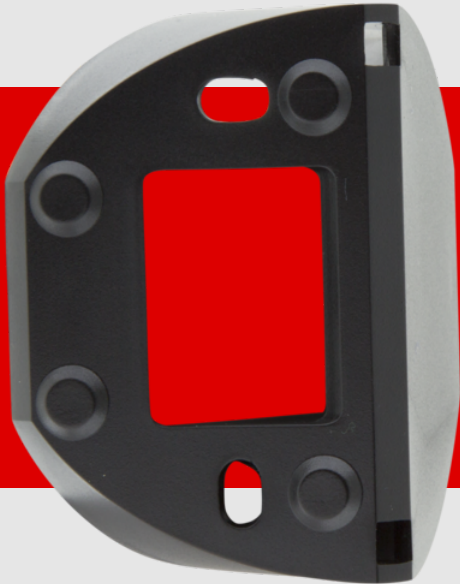

B.E.G.

LUXOMAT®

Corner socket RC-plus

Prod.No. 92024 EAN: 4007529920242

Corner socket RC-plus

Inside corner socket and Outside corner socket

Order data

Designation	Colour	Art.No
Corner socket RC-plus	black	92024

Technical data

Dimensions:	Ø 71 x 34 mm
Degree / class of protection:	IP54
Housing:	polycarbonate, UV-resistant
Material color:	black mat

Product information

Corner socket RC-plus

Inside corner socket and Outside corner socket