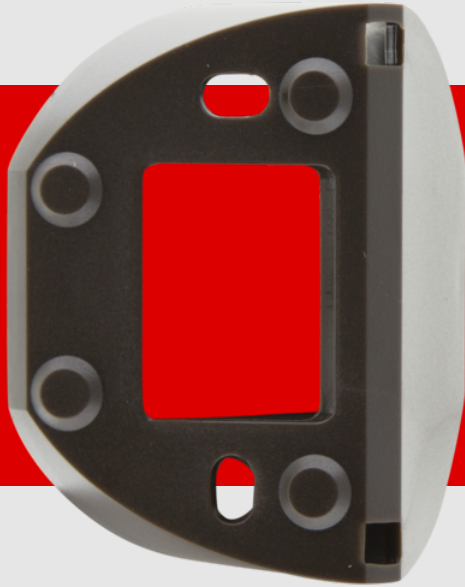

B.E.G.

LUXOMAT®

Corner socket RC-plus

Prod.No. 92014 EAN: 4007529920143

Corner socket RC-plus

Inside corner socket and Outside corner socket

Order data

Designation	Colour	Art.No
Corner socket RC-plus	brown	92014

Technical data

Dimensions:	Ø 71 x 34 mm
Degree / class of protection:	IP54
Housing:	polycarbonate, UV-resistant
Material color:	brown mat

Product information

Corner socket RC-plus

Inside corner socket and Outside corner socket