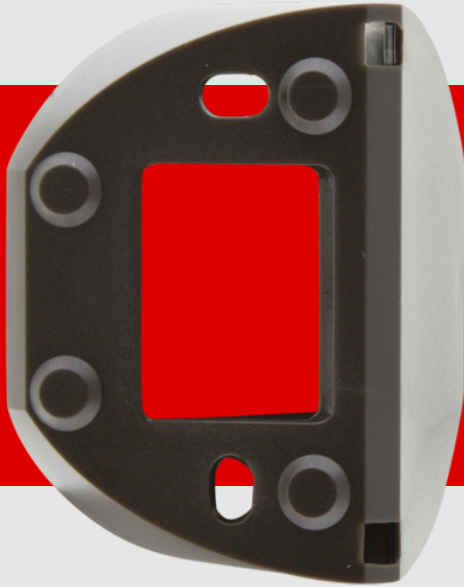

## Corner socket RC-plus

Prod.No. 92014 EAN: 4007529920143

Corner socket RC-plus

Inside corner socket and Outside corner socket

### Order data

Designation	Colour	Art.No
Corner socket RC-plus	brown	92014

## Technical data

Dimensions:	Ø 71 x 34 mm
Degree / class of protection:	IP54
Housing:	polycarbonate, UV-resistant
Material color:	brown mat