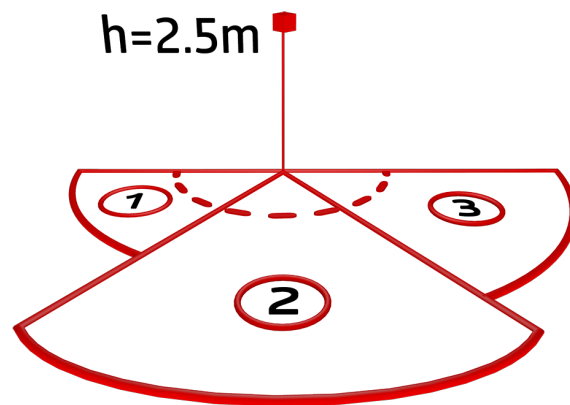

Designation	Colour	Art.No
Aleum Glow AD	anthracite	93134
Wire basket BSK (Ø 164 x 143 mm)	white	92467

Technical data

Voltage:	230 V AC \pm 10% 50 / 60 Hz
Dimensions:	Ø 164 x 143 mm (92467)
Settings:	B.E.G. App "B.E.G. One" / "B.E.G. MyControl" (Bluetooth)
Power consumption:	approx. 0.5 W
Detection area:	horizontal 180° (Wall mounting) max. 16 m across max. 5 m towards
Range:	max. 3 m anti- creep protection
Monitored area (tangential movement):	400 m ² / 2.5 m mounting height
Mounting height min./max./recommended:	2 m / 4 m / 2.5 m
Degree / class of protection:	IP54 / Class II
Impact strength:	IK09 (92467)
Ambient temperature:	-25 °C to +50 °C
Housing:	polycarbonate, UV-resistant + coated steel basket (92467)
Material color:	anthracite mat, similar to RAL7016
Connections and wires:	for solid conductors 0.5 - 2.5 mm ²

Channel 1 (lighting control)

Switching power:	2300 W, $\cos \varphi =$ 1 1150 VA, $\cos \varphi$ = 0.5 800 W LED max. inrush current I_p (20 ms) = 165 A max. inrush current I_p (200 μ s) = 800 A
Type of contact (k):	1x μ -contact, NO contact with tungsten pre- make contact
Follow-up time:	10 sec - 30 min, Pulse
Ambient light:	0 - 100 % / 10 s - 6 h / 16 colours
Switch-on threshold:	10 - 2500 Lux

Product information

Set : Aleum Glow AD + Wire basket BSK (Ø 164 x
143 mm) white

B.E.G. MyControl

B.E.G. One App

Set items

To receive the bundle according to the technical specification, please order the items listed.

Dimensions: Ø 164 x 143 mm

Impact strength: IK09

Housing: coated steel basket