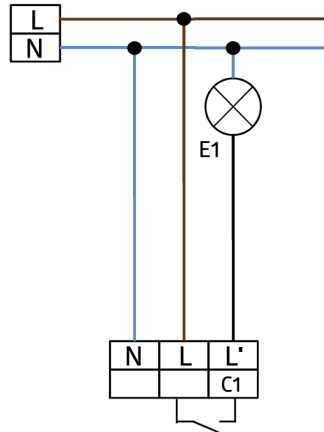

B.E.G. MyControl

B.E.G. One App