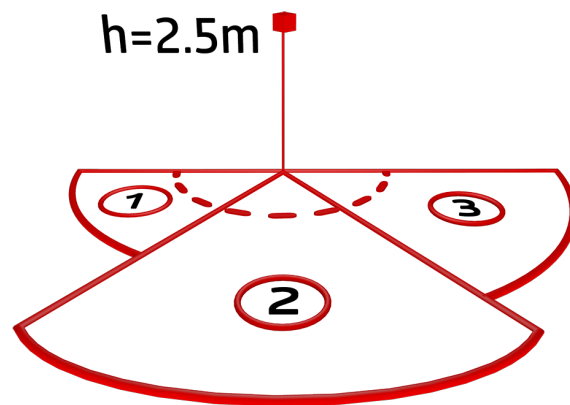

## Technical data

Voltage:	230 V AC $\pm 10\%$ 50 / 60 Hz
Dimensions:	105 x 54 x 71 mm
Settings:	B.E.G. App "B.E.G. One" / "B.E.G. MyControl" (Bluetooth)
Power consumption:	approx. 0.5 W
Detection area:	horizontal 180° (Wall mounting) max. 16 m across max. 5 m towards
Range:	max. 3 m anti- creep protection
Monitored area (tangential movement):	400 m <sup>2</sup> / 2.5 m mounting height
Mounting height min./max./recommended:	2 m / 4 m / 2.5 m
Degree / class of protection:	IP54 / Class II
Impact strength:	IK03
Ambient temperature:	-25 °C to +50 °C
Housing:	polycarbonate, UV-resistant
Material color:	anthracite mat, similar to RAL7016
Connections and wires:	for solid conductors 0.5 - 2.5 mm <sup>2</sup>