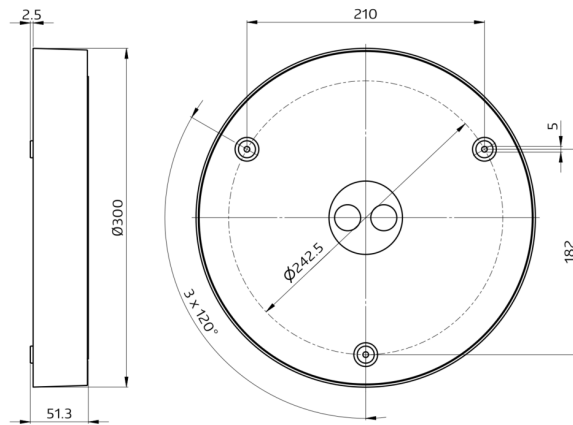

h (m)	Ø (m)	E (lx)
1.0	1.2	1518
2.0	2.5	379
3.0	3.7	169
4.0	4.9	95
5.0	6.1	61