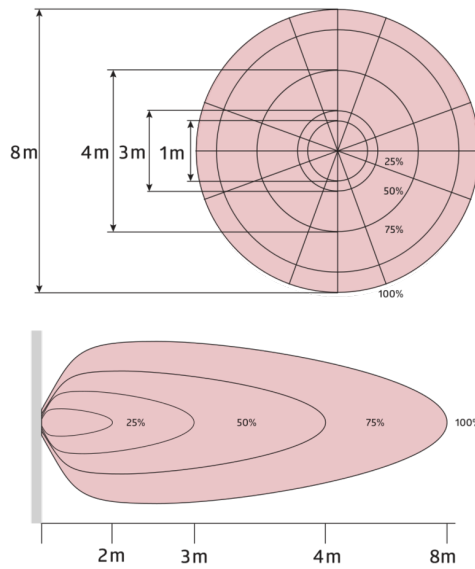

h (m)	Ø (m)	E (lx)
1.0	1.2	1518
2.0	2.5	379
3.0	3.7	169
4.0	4.9	95
5.0	6.1	61