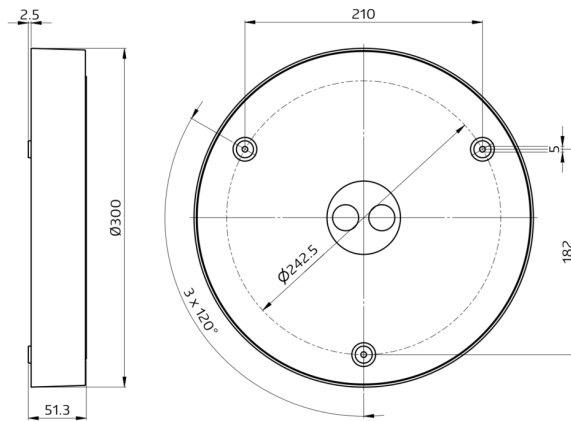

h (m)	Ø (m)	E (lx)
1.0	1.2	1518
2.0	2.5	379
3.0	3.7	169
4.0	4.9	95
5.0	6.1	61