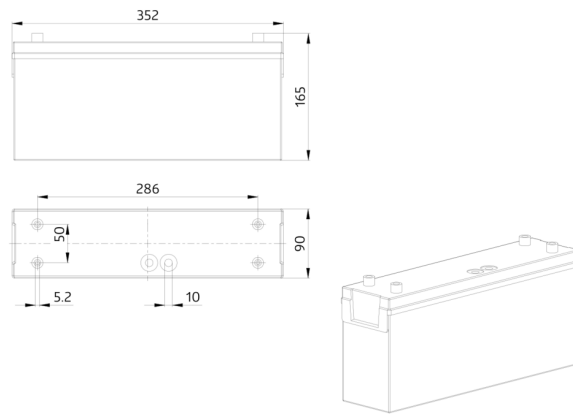

B.E.G.

SAFETYLUX®

Illuminated exit sign / pictorial emergency sign
with single battery

Sturdy plastic case IP54

Visibility range 25 m

2DN-H25/8/EVG

Prod.No. 7193 EAN: 4007529071937

Order data

Designation	Colour	Art.No
2DN-H25/8/EVG	white	7193

Accessories

Designation	Colour	Art.No
Wire basket BSK 2DN KR26 KR36	white	7887

Technical data

Voltage:	230 V AC +/- 10% 50 Hz
Dimensions:	359 x 90 x 163 mm
Lamp:	8 W Fluorescent lamp T16
Visibility range:	25
Luminous flux / intensity:	8 W Fluorescent lamp T16 (inclusive)
Degree / class of protection:	IP54 / Class II
Ambient temperature:	+5 °C to +35 °C
Housing:	Polycarbonate
Material color:	white

Product information

Illuminated exit sign / pictorial emergency sign with single battery

Sturdy plastic case IP54

Visibility range 25 m

Eco-friendly NiMH battery

Button for operation check (on the housing)

Lamp, battery and four pictograms included

Accessories

Wire basket BSK 2DN KR26 KR36

Art.No: 7887

Dimensions: 442 x 241 x 143 mm

Housing: coated steel basket

Material color: white