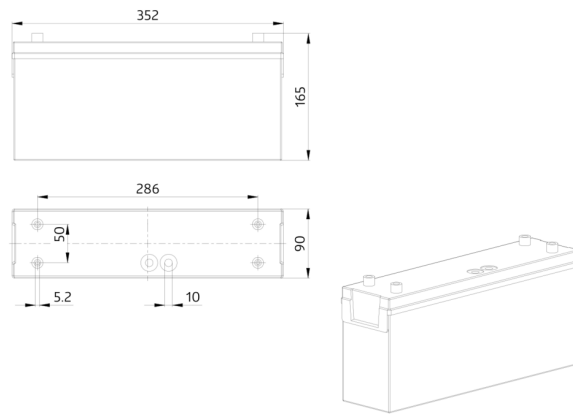

Designation	Colour	Art.No
2DN-H25/8/3-LLD	white	7191

Accessories

Designation	Colour	Art.No
Wire basket BSK 2DN KR26 KR36	white	7887

Technical data

Voltage:	230 V AC 50 / 60 Hz
Dimensions:	359 x 163 x 90 mm
Lamp:	8 W Fluorescent lamp T16
Visibility range:	25
Operation mode:	Permanent operation, Wake up mode
Luminous flux / intensity:	8 W Fluorescent lamp T16 (inclusive) Luminous flux of light 270 lm
Degree / class of protection:	IP54 / Class II
Ambient temperature:	+5 °C to +35 °C
Housing:	Polycarbonate
Material color:	white

Sturdy plastic case IP54

Visibility range 25 m

Eco-friendly NiMH battery

Rated operating time 1 or 3 hours

Button for operation check (on the housing)

Lamp, battery and four pictograms included

Accessories

Wire basket BSK 2DN KR26 KR36

Art.No: 7887

Dimensions: 442 x 241 x 143 mm

Housing: coated steel basket

Material color: white