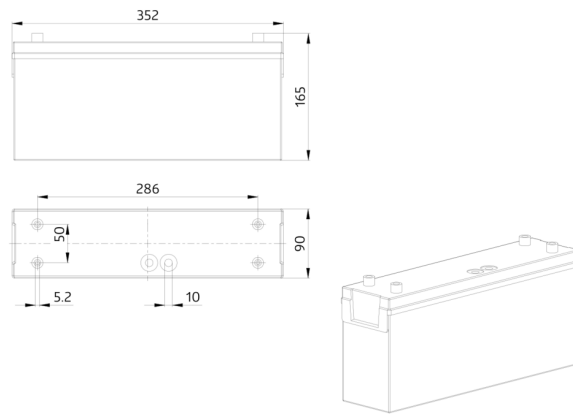

Designation	Colour	Art.No
2DN-H25/8/1-LLD	white	7190

Accessories

Designation	Colour	Art.No
Wire basket BSK 2DN KR26 KR36	white	7887

Technical data

Voltage:	230 V AC 50 / 60 Hz
Dimensions:	359 x 163 x 90 mm
Lamp:	8 W Fluorescent lamp T16
Visibility range:	25
Operation mode:	Permanent operation, Wake up mode
Luminous flux / intensity:	8 W Fluorescent lamp T16 (inclusive) Luminous flux of light 270 lm
Degree / class of protection:	IP54 / Class II
Ambient temperature:	+5 °C to +35 °C
Housing:	Polycarbonate
Material color:	white

Sturdy plastic case IP54

Visibility range 25 m

Eco-friendly NiMH battery

Rated operating time 1 or 3 hours

Button for operation check (on the housing)

Lamp, battery and four pictograms included

Accessories

Wire basket BSK 2DN KR26 KR36

Art.No: 7887

Dimensions: 442 x 241 x 143 mm

Housing: coated steel basket

Material color: white