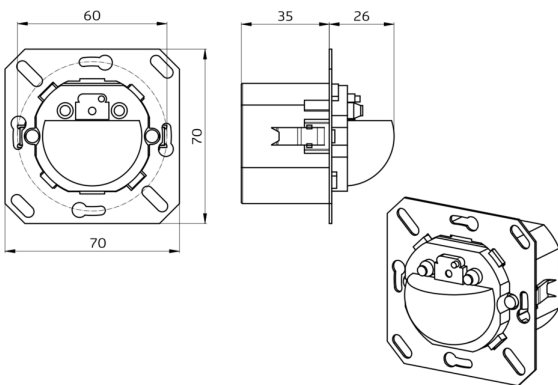

Technical Data

| | |
|---------------------------|--|
| Voltage: | 110 - 240 V AC 50 / 60 Hz |
| Dimensions: | 92623= covering included 87 x 87 x 61 mm 92665= covering not included 70 x 70 x 61 mm |
| Power consumption: | approx. 0,5 W |
| Detection area: | horizontal 180° (Wall mounting) |
| Range: | max. 10 m across max. 3 m towards |

Type of contact: 1x μ -contact, NO contact with tungsten pre-make contact

Follow-up time: 15 sec - 16 min, Pulse

Switch-on threshold: 10 - 2000 Lux

Description

| Description | Colour | Part number | EAN number |
|------------------------------------|------------------------------------|--------------------|-------------------|
| Indoor 180-R covering included | pure white mat, similar to RAL9010 | 92623 | 4007529926237 |
| Indoor 180-R covering not included | - | 92665 | 4007529926657 |

Accessory

| Description | Colour | Part number | EAN number |
|----------------------------|---------------------------------------|--------------------|-------------------|
| RC-Arc extinction kit | white | 10880 | 4007529108800 |
| Mini-RC-Arc extinction kit | black | 10882 | 4007529108824 |
| Frame IP20 Indoor 180 | pure white mat, similar to RAL9010 | 92630 | 4007529926305 |
| Frame IP20 Indoor 180 | traffic white mat, similar to RAL9016 | 92631 | 4007529926312 |
| Frame IP20 Indoor 180 | anthracite mat, similar to RAL7021 | 92634 | 4007529926343 |
| Frame IP54 Indoor 180 | pure white mat, similar to RAL9010 | 92139 | 4007529921393 |

Dimensions 92665

Dimensions 92623

Range diagram
1: Walking across

Wiring diagrams