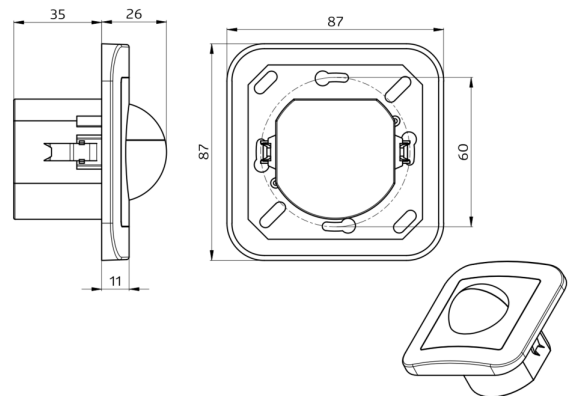

Dimensions 92623