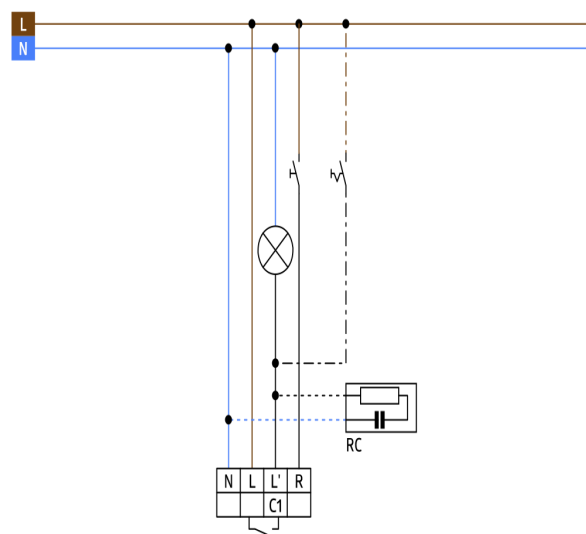

Type of contact: 1x μ -contact, NO contact with tungsten pre-make contact

Follow-up time: 15 sec - 16 min, Pulse

Switch-on threshold: 10 - 2000 Lux

Description

| Description | Colour | Part number | EAN number |
|------------------------------------|------------------------------------|--------------------|-------------------|
| Indoor 180-R covering included | pure white mat, similar to RAL9010 | 92623 | 4007529926237 |
| Indoor 180-R covering not included | - | 92665 | 4007529926657 |

| Description | Colour | Part number | EAN number |
|-------------------------------------|---------------------------------------|-------------|---------------|
| Frame IP20 Indoor 180 | oyster white mat, similar to RAL1013 | 92632 | 4007529926329 |
| Frame IP20 Indoor 180 | silver mat, similar to RAL9006 | 92633 | 4007529926336 |
| Surface mounting socket Indoor 180 | pure white mat, similar to RAL9010 | 92141 | 4007529921416 |
| Central plate Indoor 180 45x45 | traffic white mat, similar to RAL9016 | 38947 | 4007529389476 |
| Central plate Indoor 180 55 x 55 mm | pure white glossy | 39222 | 4007529392223 |

Dimensions 92665

Dimensions 92623

Range diagram
1: Walking across

Wiring diagrams