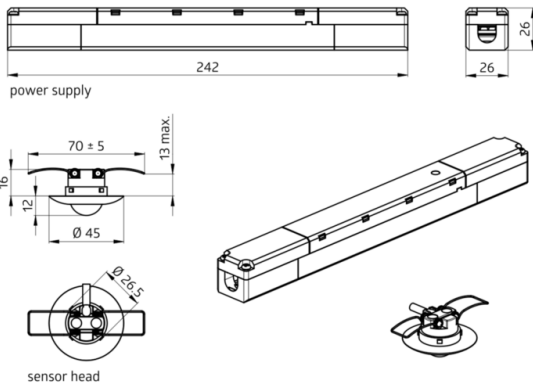

Description

Description	Colour	Part number	EAN number
PD9N-M-DACO DALI-2	white mat, similar to RAL9010	93470	4007529934706

Accessory

Description	Colour	Part number	EAN number
BLE-IR-Adapter	black	93067	4007529930678
IR-Adapter for Smartphones	black	92726	4007529927265
IR-PD-DALI	-	92094	4007529920945
IR-PD-DALI-LD	-	92652	4007529926527
IR-PD-DALI-E	-	92122	4007529921225
IR-PD-DALI-Mini	-	92112	4007529921126
Cover IP65	transparent	92958	4007529929580
Cover ring PD9 Ø 36 mm	anthracite glossy	92235	4007529922352
Cover ring PD9 Ø 36 mm	white glossy	92238	4007529922383
Cover ring PD9 Ø 36 mm	silver glossy	92237	4007529922376
Cover ring PD9 Ø 45 mm	white mat	92327	4007529923274
Cover ring PD9 Ø 45 mm	silver mat	92346	4007529923465
Square design frame PD9-FC	pure white mat, similar to RAL9010	92993	4007529929931