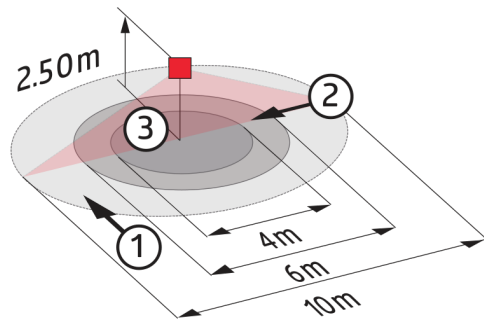

## Technical Data

<b>Voltage:</b>	230 V AC ±10% 50 Hz
<b>Dimensions:</b>	Sensor head: Ø 45 x 28 mm, Power supply: 240 x 26 x 26 mm
<b>Power consumption:</b>	approx. 2 W
<b>slave devices:</b>	up to 8
<b>Detection area:</b>	horizontal 360° (Ceiling mounting)
<b>Range:</b>	max. Ø 10 m across max. Ø 6 m towards max. Ø 4 m seated
<b>Monitored area (tangential movement):</b>	78 m <sup>2</sup> / 2,5 m mounting height
<b>Mounting height min./max./recommended:</b>	2 m / 5 m / 2,5 m
<b>Degree / class of protection:</b>	IP20 / Class II
<b>Impact strength:</b>	IK03
<b>Ambient temperature:</b>	-25 °C to +50 °C
<b>Housing:</b>	polycarbonate, UV-resistant
<b>Cable length:</b>	50 cm
	<b>Channel 1 (lighting control)</b>
<b>DALI output:</b>	80 mA (-), 125 mA (max.), shut down mechanism
<b>supported control gear:</b>	DT0, DT5, DT6, DT7
<b>supported control devices:</b>	- (single master)
<b>Follow-up time:</b>	1 min - 150 min
<b>Orientation light:</b>	10 - 30 % / OFF / 5 min - 60 min / ∞
<b>Brightness set value:</b>	10 - 2500 Lux Mixed light measuring

### Range diagram

- 1: Walking across
- 2: Walking towards
- 3: Seated activity