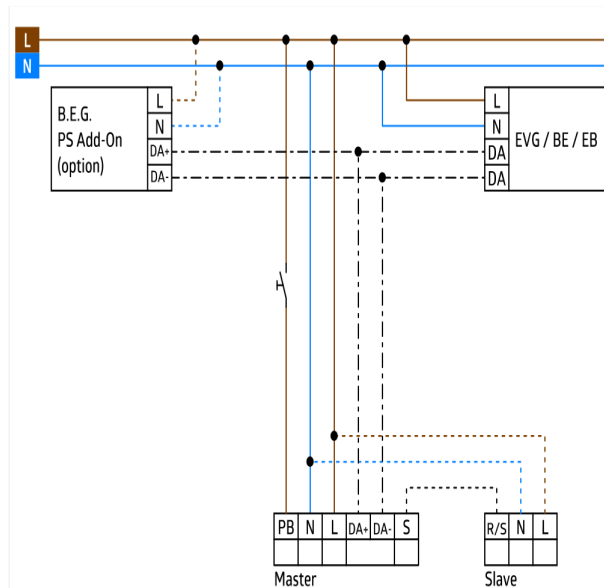

Wiring diagrams