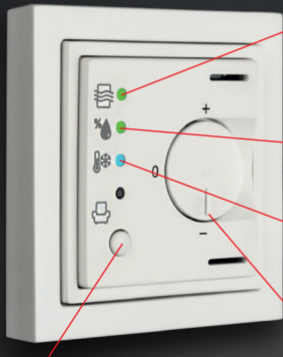

WS-VOC

KNX®

Intuitive and clear

-  Ventilation mandatory
-  Ventilation recommended
-  Good air quality

The coloured LED indicator allows the current air quality to be quickly recognised from a distance by means of the traffic light colours.

Technical data

Voltage:	via KNX-BUS
Dimensions:	38 x 41 x 12 mm
Power consumption:	9.5 mA
Protection type / class:	IP20 / class III
Ambient temperature:	-5 °C to +45 °C
Manual operation:	Programming button
Connections and cables:	2 x 1 mm pins for bus terminal Connector strip: 8-pole

The VOC wall sensor

Air quality

Measurement of VOC / CO₂ eq, indication in traffic light colours

Air humidity

Indication of limit values as traffic lights.

Temperature

Indication of heating (red) and cooling (blue)

Rotary knob

Can be used for temperature, air quality or humidity

Comfort extension

Delays the night setback by the stored time

The new wall sensor fits into all standard 55x55 mm switch frames, an additional adapter for 63x63 mm switch frames is included.