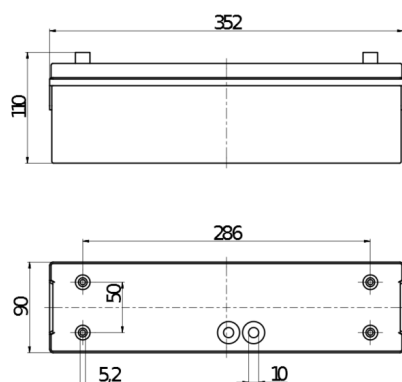

Technical Data

Voltage:	230 V AC +/- 10% 50 Hz
Dimensions:	359 x 90 x 105 mm
Lamp:	8 W Fluorescent lamp T16
Visibility range:	14 m
Operation mode:	Permanent operation, Wake up mode
Colour temperature:	4000 K neutral white

Accu: NiMH 3,6 V
4000 mAh

Nominal operation duration: 3 h

Monitoring

Local surveillance: Button for operation check

Description

Description	Colour	Part number	EAN number
2DN14/8/3-LLD	white	7189	4007529071890

Accessory

Description	Colour	Part number	EAN number
Wire basket BSK SL20	white	7888	4007529078882

Dimensions 7189