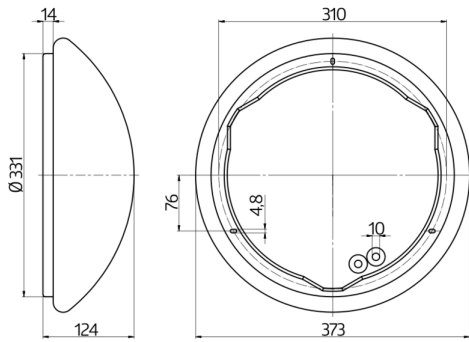

Indoor lights - Without radio detector

L11

white , Art.-Nr.: 94448

Product Information

- Round wall and ceiling light
 - Ideally supplements the HF-L11
 - Supply without lamp
 - **Application examples:**
corridors, halls, staircases, storage rooms, cellars, toilets
-

Technical Data

Voltage:	230 V AC \pm 10% 50 / 60 Hz
Dimensions:	Ø 375 x 125 mm
Lamp:	max. 2 x 23 W with bulb socket E 27
Photobiological safety:	RG 0
Degree / class of protection:	IP40 / Class I
Impact strength:	IK02
Ambient temperature:	-15 °C to +30 °C
Housing:	acrylic glass

Description

Description	Colour	Part number	EAN number
L11	white	94448	4007529944484

h (m)	Ø (m)	E (lx)
1.0	3.9	317
2.0	7.9	79
3.0	11.8	35
4.0	15.7	20
5.0	19.6	13

Dimensions 94448

Light distribution curve