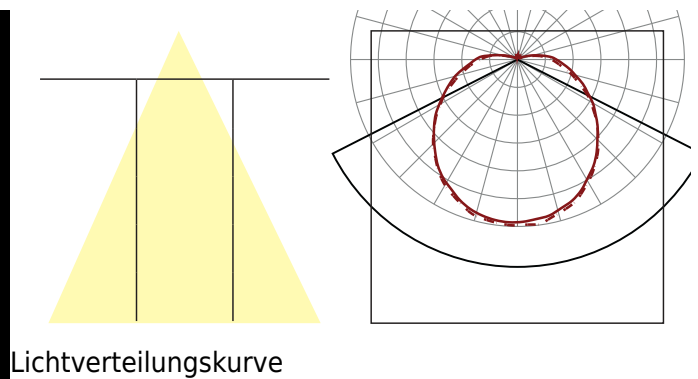

© 2020 B.E.G. Brück Electronic GmbH