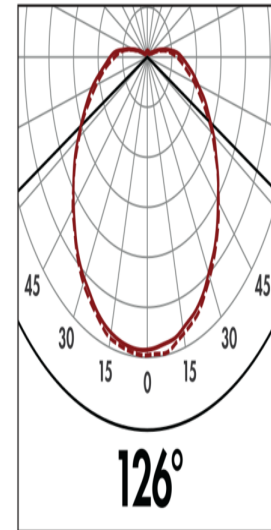

Technical Data

Voltage:	230 V AC \pm 10% 50 / 60 Hz
Dimensions:	Ø 375 x 125 mm
Lamp:	max. 2 x 23 W with bulb socket E 27
Photobiological safety:	RG 0
Degree / class of protection:	IP40 / Class I
Impact strength:	IK02
Ambient temperature:	-15 °C to +30 °C
Housing:	acrylic glass

Description

Description	Colour	Part number	EAN number
L11	white	94448	4007529944484

h (m)	Ø (m)	E (lx)
1.0	3.9	317
2.0	7.9	79
3.0	11.8	35
4.0	15.7	20
5.0	19.6	13

Dimensions 94448

Light distribution curve