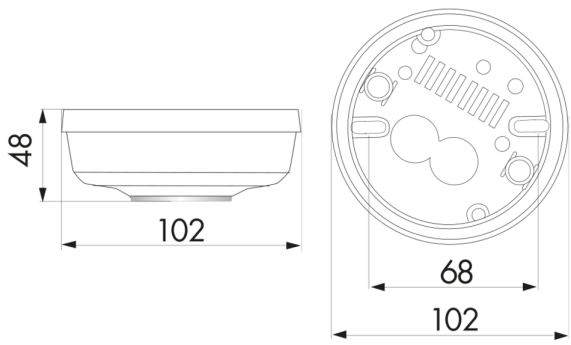

Technical Data

Voltage:	110 - 240 V AC 50 / 60 Hz
Dimensions:	FC= Ø 80 x 75 mm SM= Ø 102 x 48 mm
Power consumption:	< 1 W
Degree / class of	FC= IP20 / Class II

protection:	SM= IP54 / Class II
Ambient temperature:	-25 °C to +50 °C
Housing:	polycarbonate, UV-resistant
Channel 1 (lighting control)	
Switching power:	2300 W, $\cos \varphi = 1$ 1150 VA, $\cos \varphi = 0,5$ max. inrush current I_p (20 ms) = 165 A max. inrush current I_p (200 μ s) = 800 A
Type of contact:	1x μ -contact, NO contact with tungsten pre-make contact
DALI output:	up to 50 DALI / DSI-EB
Switch-on delay:	determined automatically
Switch-off delay:	1 min - 30 min
Brightness set value:	10 - 2000 Lux

Description

Description	Colour	Part number	EAN number
CdS-DALI/DSI-FC	white matt, similar to RAL9010	92562	4007529925629
CdS-DALI/DSI-SM	white matt, similar to RAL9010	92563	4007529925636

Accessory

Description	Colour	Part number	EAN number
BLE-IR-Adapter	black	93067	4007529930678
IR-CdS	-	92577	4007529925773
Wire basket BSK (\varnothing 200 x 90 mm)	white	92199	4007529921997

Dimensions 92563

Dimensions 92562

Wiring diagrams