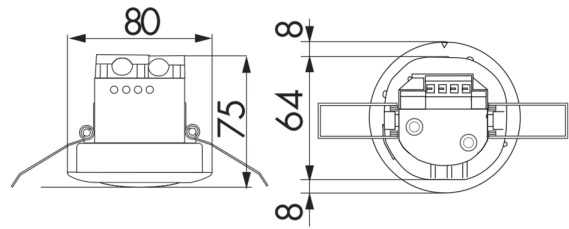

Technical Data

Voltage:	110 - 240 V AC 50 / 60 Hz
Dimensions:	FC= Ø 80 x 75 mm SM= Ø 102 x 48 mm
Power consumption:	< 1 W
Degree / class of	FC= IP20 / Class II

protection:	SM= IP54 / Class II
Ambient temperature:	-25 °C to +50 °C
Housing:	polycarbonate, UV-resistant
Channel 1 (lighting control)	
Switching power:	2300 W, $\cos \varphi = 1$ 1150 VA, $\cos \varphi = 0,5$ max. inrush current I_p (20 ms) = 165 A max. inrush current I_p (200 μ s) = 800 A
Type of contact:	1x μ -contact, NO contact with tungsten pre-make contact
DALI output:	up to 50 DALI / DSI-EB
Switch-on delay:	determined automatically
Switch-off delay:	1 min - 30 min
Brightness set value:	10 - 2000 Lux

Description

Description	Colour	Part number	EAN number
CdS-DALI/DSI-FC	white matt, similar to RAL9010	92562	4007529925629
CdS-DALI/DSI-SM	white matt, similar to RAL9010	92563	4007529925636

Accessory

Description	Colour	Part number	EAN number
BLE-IR-Adapter	black	93067	4007529930678
IR-CdS	-	92577	4007529925773
Wire basket BSK (\varnothing 200 x 90 mm)	white	92199	4007529921997

Dimensions 92563

Dimensions 92562

Wiring diagrams