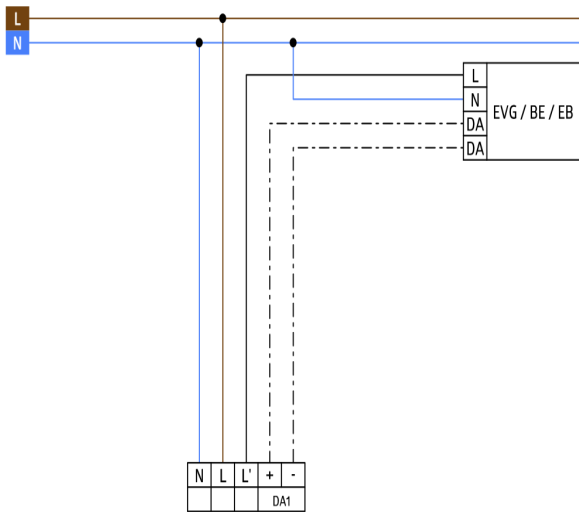

Technical Data

Voltage:	110 - 240 V AC 50 / 60 Hz
Dimensions:	FC= Ø 80 x 75 mm SM= Ø 102 x 48 mm
Power consumption:	< 1 W
Degree / class of	FC= IP20 / Class II

protection:	SM= IP54 / Class II
Ambient temperature:	-25 °C to +50 °C
Housing:	polycarbonate, UV-resistant
Channel 1 (lighting control)	
Switching power:	2300 W, $\cos \varphi = 1$ 1150 VA, $\cos \varphi = 0,5$ max. inrush current I_p (20 ms) = 165 A max. inrush current I_p (200 μ s) = 800 A
Type of contact:	1x μ -contact, NO contact with tungsten pre-make contact
DALI output:	up to 50 DALI / DSI-EB
Switch-on delay:	determined automatically
Switch-off delay:	1 min - 30 min
Brightness set value:	10 - 2000 Lux

Description

Description	Colour	Part number	EAN number
CdS-DALI/DSI-FC	white matt, similar to RAL9010	92562	4007529925629
CdS-DALI/DSI-SM	white matt, similar to RAL9010	92563	4007529925636

Accessory

Description	Colour	Part number	EAN number
BLE-IR-Adapter	black	93067	4007529930678
IR-CdS	-	92577	4007529925773
Wire basket BSK (\varnothing 200 x 90 mm)	white	92199	4007529921997

Dimensions 92563

Dimensions 92562

Wiring diagrams