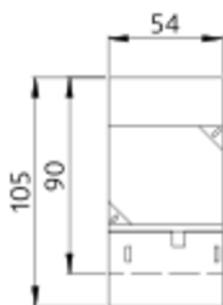

#### Technical Data

<b>Voltage:</b>	230 V AC 50 / 60 Hz
<b>Dimensions:</b>	(3 TE) 45 x 54 x 55 mm
<b>Power consumption:</b>	0,4 W
<b>Degree / class of protection:</b>	acc. to DIN EN 60529 IP20 / Class II when installed according to regulations
<b>Power back-up (at 20 °C):</b>	≥ 70 h
<b>Ambient temperature:</b>	-5 °C to +50 °C
<b>Housing:</b>	self-extinguishing thermoplastic
<b>Connections and wires:</b>	Screw terminals

**Switching power:** 16 A / 250 V at  $\cos \varphi = 1$   
2000 W max. Resistive loads

**Type of contact:** contact gap < 3 mm ( $\mu$ -contact), Changeover contact

---

## Description

Description	Colour	Part number	EAN number
TS-AW2		92657	4007529926572

---

 Wiring diagramms

Dimensions 92657

---

© 2021 B.E.G. Brück Electronic GmbH